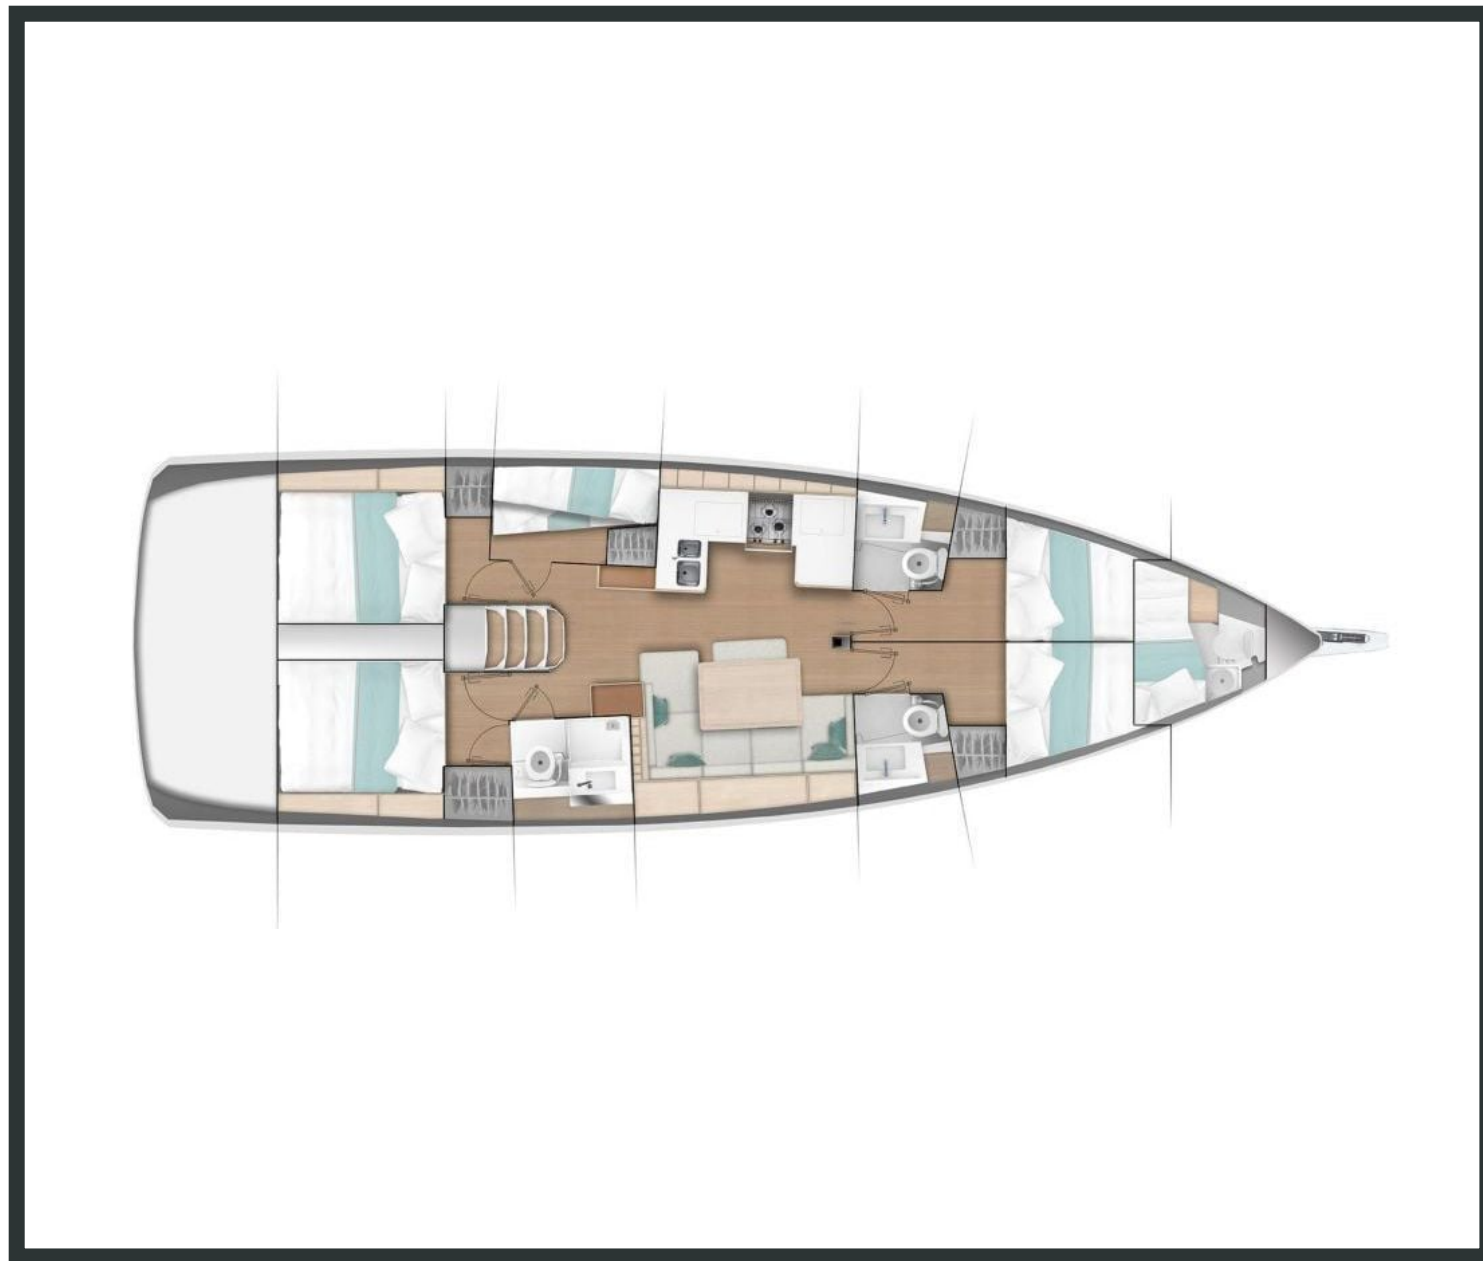

## Sun **Odyssey 490**

Marina II, Model 2021

Sun **Odyssey 490 / Marina II**, Model 2021

**12** guests / **5 +1** cabins / **3** wc

---

Just by looking at her, it seems that during the development of the Sun Odyssey 490 the goal was clear; take every element that embodies the Sun Odyssey range and make it even better. The resulting outcome is a sailing yacht where life on board beckons you to join in the unassumed comfort and relaxing simplicity.

---

Sun **Odyssey 490**  
Marina II, Model 2021

Sun **Odyssey 490**  
Marina II, Model 2021

## FULL INVENTORY / EQUIPMENT LIST

**Accommodation:** ✓ 1 Bow Cabin Head ✓ 1 Bow Single Bed Cabin ✓ 1 Bunk Bed Cabin ✓ 3 Heads  
 ✓ 3 Showers ✓ 4 Double Bed Cabins ✓ Saloon Double Bed Convertible

**Bedding / Linen:** ✓ Blankets ✓ Hangers ✓ Linen & Bedding ✓ Pillows ✓ Pillow Cases ✓ Sheets  
 ✓ Towels Bath ✓ Towels Face