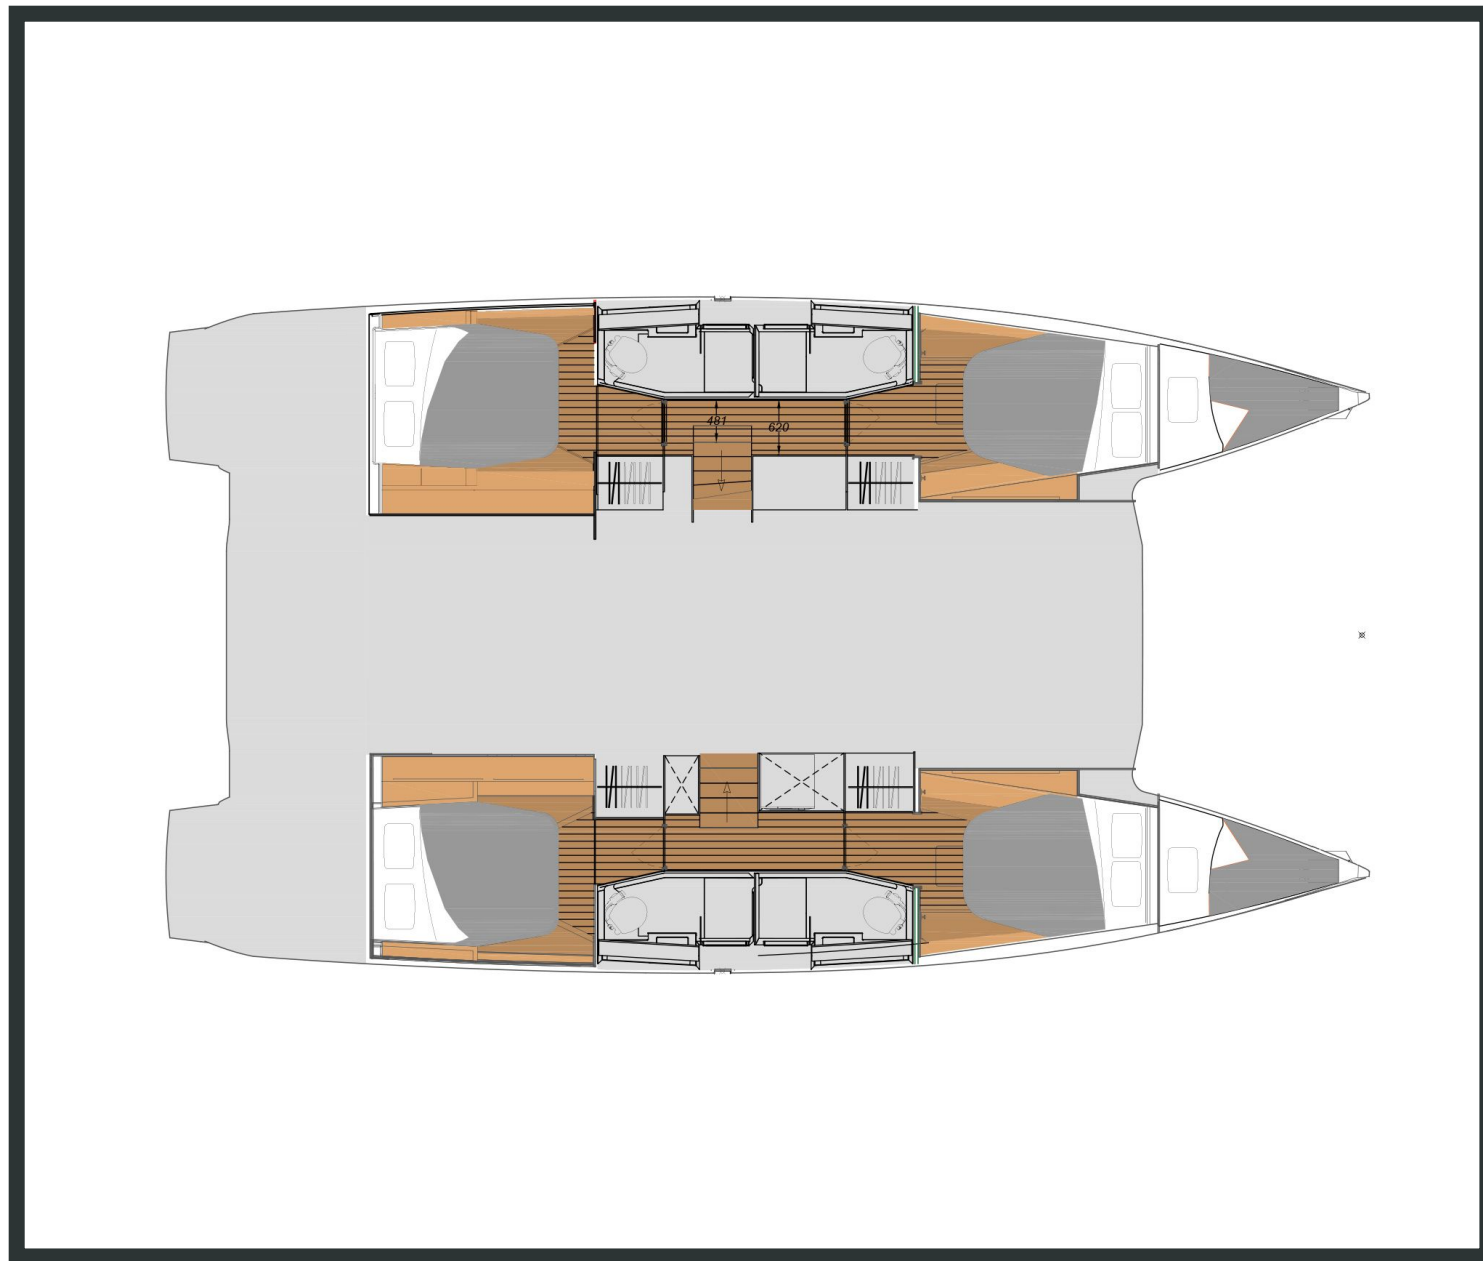

Elba 45
Night Breeze, Model 2021

FULL INVENTORY / EQUIPMENT LIST

1. **Accommodation:** ✓ 1 Bow Cabin Head ✓ 2 Bow Single Bed Cabins ✓ 4 Double Bed Cabins
   ✓ 4 Heads ✓ 4 Showers ✓ Saloon Double Bed Convertible
2. **Bedding / Linen:** ✓ Blankets ✓ Hangers ✓ Linen & Bedding ✓ Pillows ✓ Pillow Cases ✓ Sheets
   ✓ Towels Bath ✓ Towels Face
3. **Comfort / Pleasure:** ✓ 220V Sockets ✓ Air Condition ✓ Air Heating ✓ Cockpit Cushions
   ✓ Cockpit Fridge ✓ Cockpit Speakers ✓ Deck Cushions ✓ Electric Toilets ✓ Fans in Cabins
   ✓ Fans in Saloon ✓ Fly Bridge ✓ Fly Bridge Cushions ✓ Fly Bridge Sunpads ✓ Generator
   ✓ Hot Water ✓ Music Player ✓ Saloon Speakers ✓ Snorkelling Sets ✓ Sockets 220V Cabins
   ✓ Sockets 220V Saloon ✓ Solar Panels ✓ Underwater Lights ✓ USB Charging Ports ✓ Water Maker
4. **Deck:** ✓ Anchor ✓ Anchor Chain ✓ Anchor Windlass Control ✓ Anchor Windlass Handle
   ✓ Boat Hook ✓ Cockpit Shower ✓ Cockpit Table ✓ Deck Brush ✓ Diesel Canister ✓ Dinghy
   ✓ Dinghy Oars & Locks ✓ Dinghy Pump ✓ Dinghy Repair Kit ✓ Electric Anchor Windlass
   ✓ Electric Winches ✓ Engine Oil Spare ✓ Fenders ✓ Flag Halyards ✓ Fuel funnel ✓ Gas Bottles
   ✓ Hydraulic Gangway ✓ Mooring Ropes 25m ✓ Mooring Ropes 50m ✓ Outboard Motor
   ✓ Outboard Motor Jerry Can ✓ Padlocks ✓ Plastic Bucket ✓ Rigid Bottom Dinghy ✓ Ropes Spare
   ✓ Spare Anchor ✓ Spare Anchor Chain 10m ✓ Swimming Ladder ✓ Tanks Opener
   ✓ Water Hose & Adaptors ✓ Winch Handles
5. **Electricity:** ✓ Battery Charger ✓ Inverter ✓ Shore Power Cable ✓ Shore Power Cable & Adaptors
6. **Electronics:** ✓ Auto Pilot ✓ Depth Sounder ✓ GPS Plotter in Helm Station ✓ Speed Log ✓ VHF
   ✓ Wind System