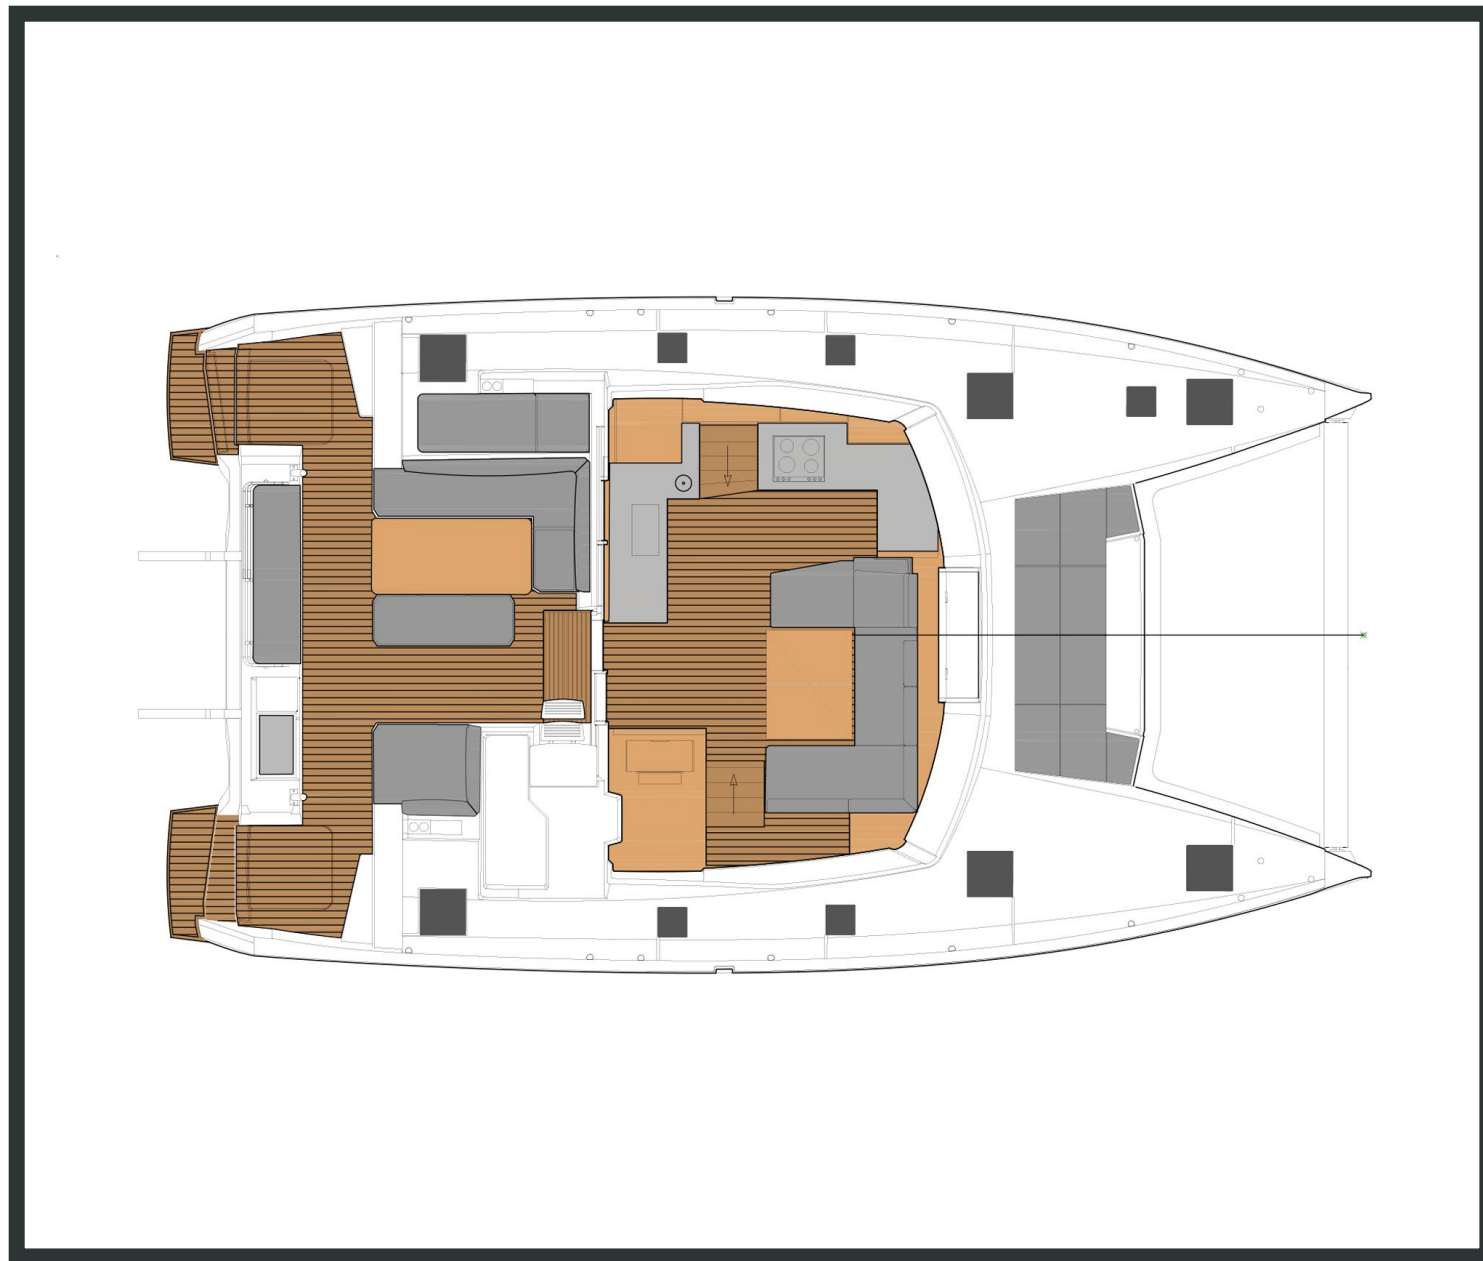

Elba 45

Night Breeze, Model 2021

Elba **45 / Night Breeze**, Model 2021

12 guests / 4 +2 cabins / 4 +1 wc

This 45 feet yacht, benefits from dynamic hull design with inverted bows and enhances sailors' experience with a thoughtful helm station for best maneuverability.

Elba 45
Night Breeze, Model 2021

Elba 45
Night Breeze, Model 2021

FULL INVENTORY / EQUIPMENT LIST

- Accommodation:** ✓ 1 Bow Cabin Head ✓ 2 Bow Single Bed Cabins ✓ 4 Double Bed Cabins
 ✓ 4 Heads ✓ 4 Showers ✓ Saloon Double Bed Convertible
- Bedding / Linen:** ✓ Blankets ✓ Hangers ✓ Linen & Bedding ✓ Pillows ✓ Pillow Cases ✓ Sheets
 ✓ Towels Bath ✓ Towels Face
- Comfort / Pleasure:** ✓ 220V Sockets ✓ Air Condition ✓ Air Heating ✓ Cockpit Cushions
 ✓ Cockpit Fridge ✓ Cockpit Speakers ✓ Deck Cushions ✓ Electric Toilets ✓ Fans in Cabins
 ✓ Fans in Saloon ✓ Fly Bridge ✓ Fly Bridge Cushions ✓ Fly Bridge Sunpads ✓ Generator
 ✓ Hot Water ✓ Music Player ✓ Saloon Speakers ✓ Snorkelling Sets ✓ Sockets 220V Cabins
 ✓ Sockets 220V Saloon ✓ Solar Panels ✓ Underwater Lights ✓ USB Charging Ports ✓ Water Maker
- Deck:** ✓ Anchor ✓ Anchor Chain ✓ Anchor Windlass Control ✓ Anchor Windlass Handle
 ✓ Boat Hook ✓ Cockpit Shower ✓ Cockpit Table ✓ Deck Brush ✓ Diesel Canister ✓ Dinghy
 ✓ Dinghy Oars & Locks ✓ Dinghy Pump ✓ Dinghy Repair Kit ✓ Electric Anchor Windlass
 ✓ Electric Winches ✓ Engine Oil Spare ✓ Fenders ✓ Flag Halyards ✓ Fuel funnel ✓ Gas Bottles
 ✓ Hydraulic Gangway ✓ Mooring Ropes 25m ✓ Mooring Ropes 50m ✓ Outboard Motor
 ✓ Outboard Motor Jerry Can ✓ Padlocks ✓ Plastic Bucket ✓ Rigid Bottom Dinghy ✓ Ropes Spare
 ✓ Spare Anchor ✓ Spare Anchor Chain 10m ✓ Swimming Ladder ✓ Tanks Opener
 ✓ Water Hose & Adaptors ✓ Winch Handles
- Electricity:** ✓ Battery Charger ✓ Inverter ✓ Shore Power Cable ✓ Shore Power Cable & Adaptors
- Electronics:** ✓ Auto Pilot ✓ Depth Sounder ✓ GPS Plotter in Helm Station ✓ Speed Log ✓ VHF
 ✓ Wind System