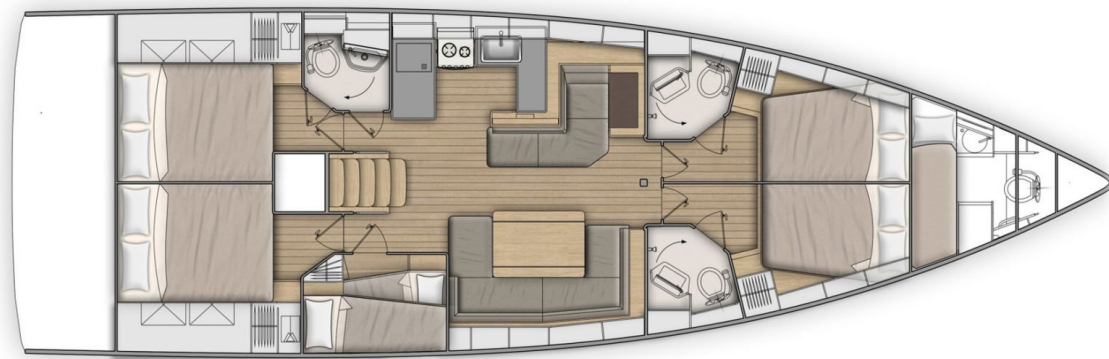

Oceanis **51.1**

Eli, Model 2024

Oceanis **51.1 / Eli**, Model 2024
12 guests / 5 +1 cabins / 3 +1 wc

The Oceanis 51.1 is not only incredibly comfortable and much faster than any of her forerunners, but also bang on-trend and the most versatile cruising yacht on the market.

From charter bases at: **VOLOS**
Available as: **BAREBOAT / SKIPPED**

SPECIFICATIONS:

| | | | |
|-----------|--------------|----------------|----------------|
| LOA (m) | 14.98 | Heads | 4 |
| Beam (m) | 4.8 | Engines (hp) | 110 |
| Draft (m) | 2.36 | Main sail type | Furling |
| Cabins | 5 | Genoa type | Furling |
| Berths | 12 | | |

Oceanis **51.1**
Eli, Model 2024

Oceanis **51.1**
Eli, Model 2024

FULL INVENTORY / EQUIPMENT LIST

Accommodation: ✓ 1 Bow Cabin Head ✓ 1 Bow Single Bed Cabin ✓ 1 Bunk Bed Cabin ✓ 3 Heads
 ✓ 3 Showers ✓ 4 Double Bed Cabins ✓ Saloon Double Bed Convertible