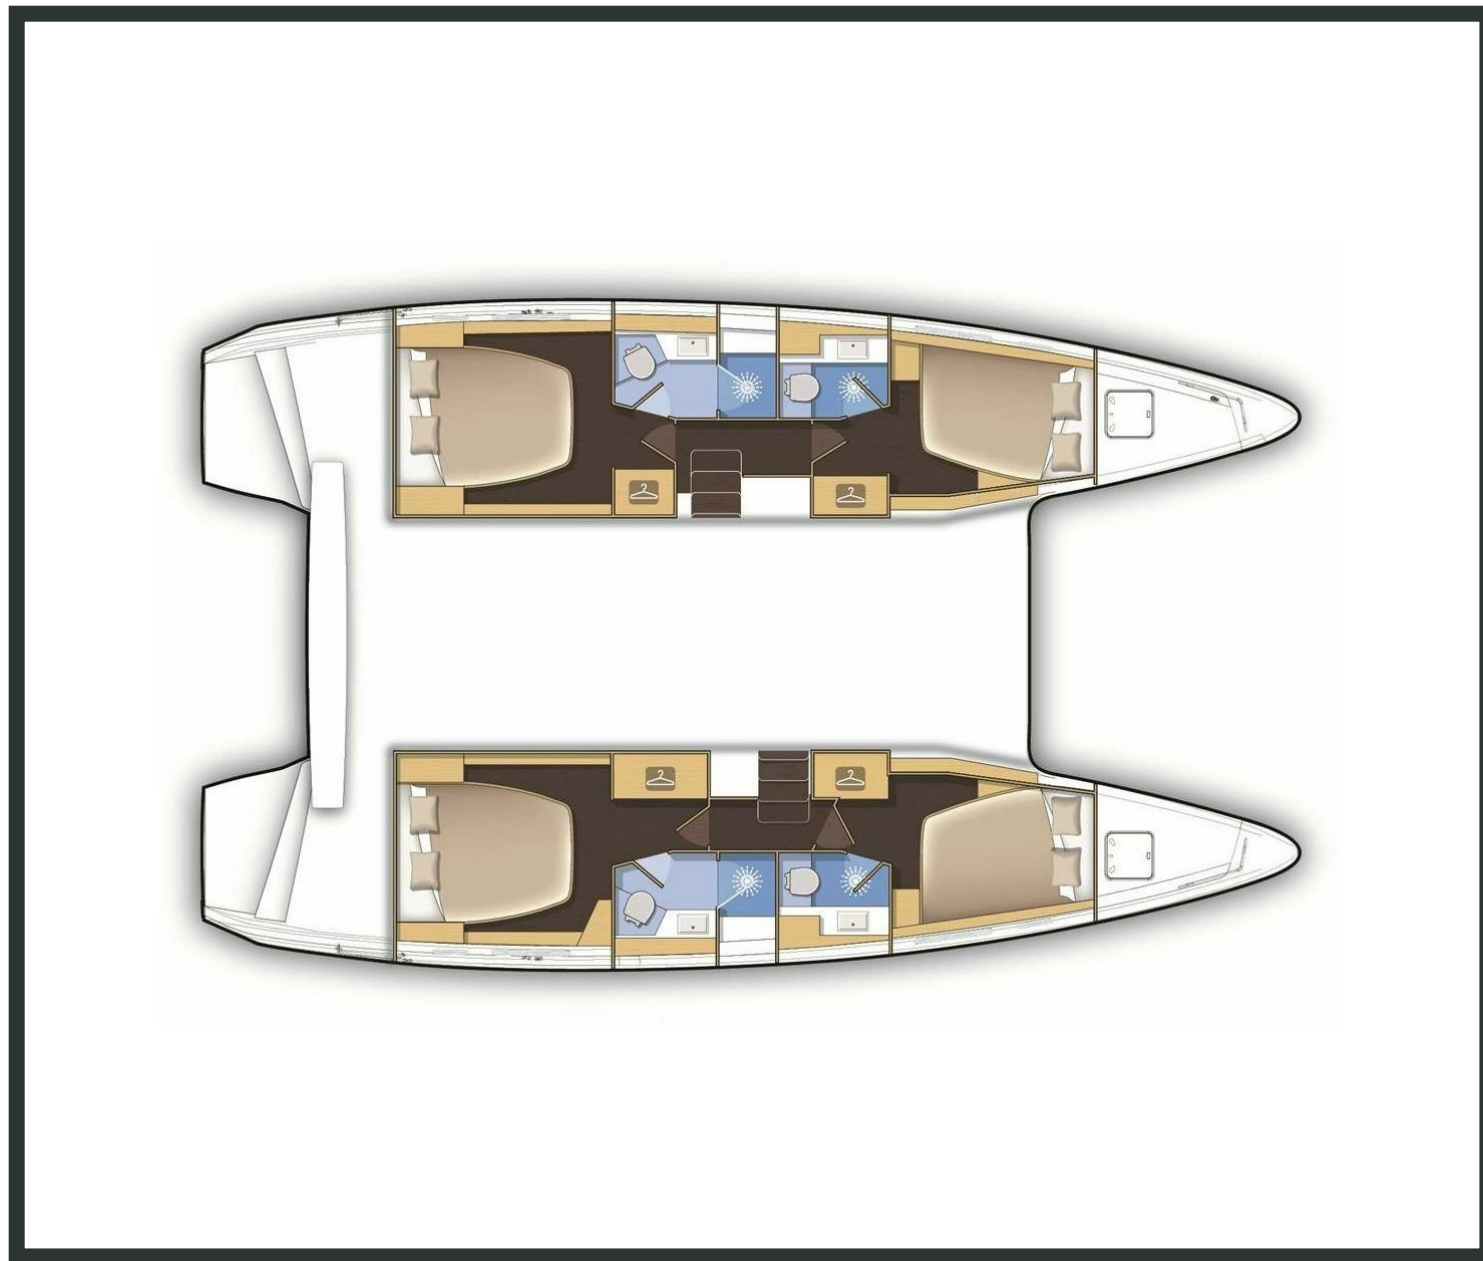

Lagoon 42
White Pearl, Model 2022

FULL INVENTORY / EQUIPMENT LIST

1. **Accommodation:** ✓ 1 Bow Cabin Head ✓ 2 Bow Single Bed Cabins ✓ 4 Double Bed Cabins
   ✓ 4 Heads ✓ 4 Showers ✓ Saloon Double Bed Convertible
2. **Bedding / Linen:** ✓ Blankets ✓ Hangers ✓ Linen & Bedding ✓ Pillows ✓ Pillow Cases ✓ Sheets
   ✓ Towels Bath ✓ Towels Face
3. **Comfort / Pleasure:** ✓ 220V Sockets ✓ Air Condition ✓ Air Heating ✓ Cockpit Cushions
   ✓ Cockpit Speakers ✓ Deck Cushions ✓ Electric Toilets ✓ Fans in Cabins ✓ Fans in Saloon
   ✓ Fly Bridge Cushions ✓ Fly Bridge Sunpads ✓ Generator ✓ Hot Water ✓ Music Player
   ✓ Saloon Speakers ✓ Snorkelling Sets ✓ Sockets 220V Cabins ✓ Sockets 220V Saloon
   ✓ Solar Panels ✓ Usb Charging Ports Cabins ✓ Usb Charging Ports Saloon ✓ Water Maker
4. **Deck:** ✓ Anchor ✓ Anchor Chain ✓ Anchor Windlass Control ✓ Anchor Windlass Handle
   ✓ Boat Hook ✓ Cockpit Shower ✓ Cockpit Table ✓ Deck Brush ✓ Diesel Canister
   ✓ Dinghy Oars & Locks ✓ Dinghy Pump ✓ Dinghy Repair Kit ✓ Electric Anchor Windlass
   ✓ Electric Winches ✓ Engine Oil Spare ✓ Fenders ✓ Flag Halyards ✓ Fuel funnel ✓ Gangway Inox
   ✓ Gas Bottles ✓ Mooring Ropes 25m ✓ Mooring Ropes 50m ✓ Outboard Motor Jerry Can
   ✓ Padlocks ✓ Plastic Bucket ✓ Ropes Spare ✓ Spare Anchor ✓ Spare Anchor Chain 10m
   ✓ Swimming Ladder ✓ Tanks Opener ✓ Water Hose & Adaptors ✓ Winch Handles
5. **Electricity:** ✓ Battery Charger ✓ Shore Power Cable ✓ Shore Power Cable & Adaptors
6. **Electronics:** ✓ Auto Pilot ✓ Depth Sounder ✓ GPS Plotter in Helm Station ✓ Speed Log ✓ VHF
   ✓ Wind System
7. **Galley:** ✓ Bottle Can Opener ✓ Bowls ✓ Bread Knife ✓ Casserole ✓ Cheese Grater
   ✓ Clothes Pegs ✓ Coffee Cups ✓ Coffee Pot Filter Press ✓ Cutting Boards ✓ Drinking Glasses
   ✓ Dust Pan & Brush ✓ Forks ✓ Freezer ✓ Frying Pans ✓ Gas Stove with Burners & Grill ✓ Kettle
   ✓ Ladle ✓ Lemon Squeezer ✓ Main Dish Plates ✓ Meat Knives ✓ Oven Gloves
   ✓ Placemats for Pots ✓ Plates Small ✓ Plates Soup ✓ Pyrex Oven dish ✓ Refrigerator
   ✓ Salad Bowls ✓ Saucepans ✓ Serving Knives ✓ Serving Plates ✓ Serving Tray ✓ Small Plates
   ✓ Soup Spoons ✓ Spagetti Strainer ✓ Spatula ✓ Tapper Ware ✓ Tea Spoons ✓ Tea Strainer
   ✓ Tongs ✓ Vegetable Knives ✓ Vegetable Peeler ✓ Water Jug ✓ Whisk ✓ Wine Glasses
   ✓ Wooden Spoons
8. **Miscellaneous:** ✓ Holding Tank(s)
9. **Navigation:** ✓ BatteryOperatedNavLightsSet ✓ Binoculars ✓ Divider ✓ Greek Waters Pilot
   ✓ Hand Bearing Compass ✓ Light House Book ✓ Navigation Ruller ✓ Pencil Set
   ✓ Sea Charts Area Set
10. **Safety:** ✓ Black Plastic Balls ✓ Black Plastic Cone ✓ Bosun's Chair ✓ Distress Flares Box
    ✓ Distress Mirror ✓ Emergency Tiller ✓ EPIRB ✓ Fire Extinguishers ✓ First Aid Kit
    ✓ Floating Light ✓ Foghorn ✓ Horseshoe Lifebuoy ✓ Life Jackets, Adults ✓ Life Jackets, Child
    ✓ Liferaft ✓ Radar Reflector ✓ Safety Harnesses with Belts ✓ Set of Flags, C.N.Q. ✓ Wire Cutter
    ✓ Wooden Blanks Set
11. **Sails / Covers:** ✓ Bimini Top ✓ Full Batten Main Sail ✓ Lazy Bag with Lazy Jacks ✓ Self Tacking Jib
    ✓ Sprayhood ✓ Stern Tent
12. **Spares / Tools:** ✓ Boat Manuals ✓ Engine(s) Spares Box ✓ HoldingTanks ✓ Sail Repair Kit
    ✓ Scissors ✓ Tools Box ✓ Torch Light

NEED ASSISTANCE? GET HELP

CHARTER ENQUIRY

SPECIAL OFFERS