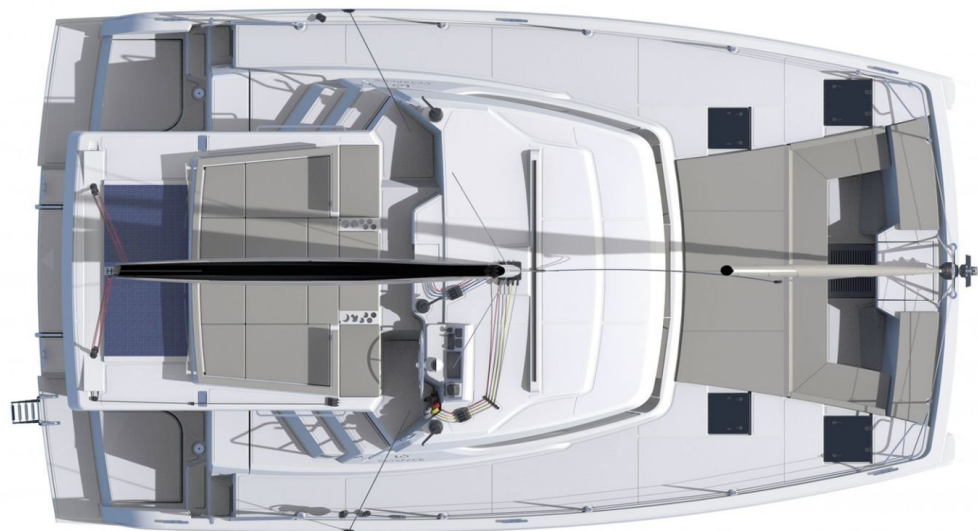

FULL INVENTORY / EQUIPMENT LIST

Galley: ✓ Bottle Can Opener ✓ Bowls ✓ Bread Knife ✓ Casserole ✓ Cheese Grater
✓ Clothes Pegs ✓ Coffee Cups ✓ Coffee Pot Filter Press ✓ Cutting Boards ✓ Drinking Glasses
✓ Dust Pan & Brush ✓ Forks ✓ Freezer ✓ Frying Pans ✓ Gas Stove with Burners & Grill ✓ Kettle
✓ Ladle ✓ Lemon Squeezer ✓ Main Dish Plates ✓ Meat Knives ✓ Oven Gloves
✓ Placemats for Pots ✓ Plates Small ✓ Plates Soup ✓ Pyrex Oven dish ✓ Refrigerator
✓ Salad Bowls ✓ Saucepans ✓ Serving Knives ✓ Serving Plates ✓ Serving Tray ✓ Small Plates
✓ Soup Spoons ✓ Spagetti Strainer ✓ Spatula ✓ Tapper Ware ✓ Tea Spoons ✓ Tea Strainer
✓ Tongs ✓ Vegetable Knives ✓ Vegetable Peeler ✓ Water Jug ✓ Whisk ✓ Wine Glasses
✓ Wooden Spoons

Miscellaneous: ✓ Holding Tank(s)

Navigation: ✓ BatteryOperatedNavLightsSet ✓ Binoculars ✓ Divider ✓ Greek Waters Pilot
✓ Hand Bearing Compass ✓ Light House Book ✓ Navigation Ruller ✓ Pencil Set
✓ Sea Charts Area Set

Safety: ✓ Black Plastic Balls ✓ Black Plastic Cone ✓ Bosun's Chair ✓ Distress Flares Box
✓ Distress Mirror ✓ Emergency Tiller ✓ EPIRB ✓ Fire Extinguishers ✓ First Aid Kit
✓ Floating Light ✓ Foghorn ✓ Horseshoe Lifebuoy ✓ Life Jackets, Adults ✓ Life Jackets, Child
✓ Liferaft ✓ Radar Reflector ✓ Safety Harnesses with Belts ✓ Set of Flags, C.N.Q. ✓ Wire Cutter
✓ Wooden Blanks Set

Sails / Covers: ✓ Full Batten Main Sail ✓ Self Tacking Jib

Spares / Tools: ✓ Boat Manuals ✓ Engine(s) Spares Box ✓ HoldingTanks ✓ Sail Repair Kit
✓ Scissors ✓ Tools Box ✓ Torch Light

NEED ASSISTANCE? GET HELP

CHARTER ENQUIRY

SPECIAL OFFERS