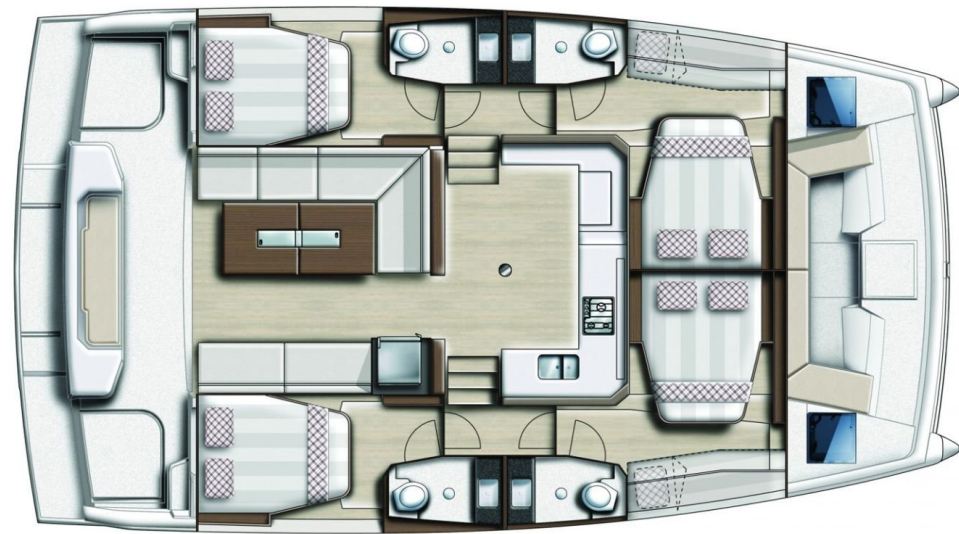

Catspace  
One Flirt, Model 2025

Catspace / **One Flirt**, Model 2025  
**12** guests / **4** cabins / **4** wc

---

This yacht is the new model of the range and was given the Catspace label to emphasise the way space is maximised to the limit within 40ft.

---

 Solar Panels

---

From charter bases at: **LEFKAS**  
 Available as: **BAREBOAT / SKIPPED**

---

**SPECIFICATIONS:**

LOA (m)	<b>12.33</b>	Engine 2 (hp)	<b>40</b>
Beam (m)	<b>6.56</b>	Fuel capacity (lt)	<b>400.0</b>
Draft (m)	<b>1.1</b>	Main sail type	<b>Full Batten</b>
Cabins	<b>4</b>	Genoa type	<b>Self tacking jib</b>
Berths	<b>12</b>	Main sail area (sq.m.)	<b>47</b>
Heads	<b>4</b>	Genoa sail area (sq.m.)	<b>30</b>
Engines (hp)	<b>2X40</b>	Crusing speed (knots)	<b>6.5</b>
Engine 1 (hp)	<b>40</b>		

Catspace  
One Flirt, Model 2025

## FULL INVENTORY / EQUIPMENT LIST

**Accommodation:** ✓ 4 Double Bed Cabins ✓ 4 Heads ✓ 4 Showers ✓ Saloon Double Bed Convertible

**Bedding / Linen:** ✓ Blankets ✓ Hangers ✓ Linen & Bedding ✓ Pillows ✓ Pillow Cases ✓ Sheets  
 ✓ Towels Bath ✓ Towels Face