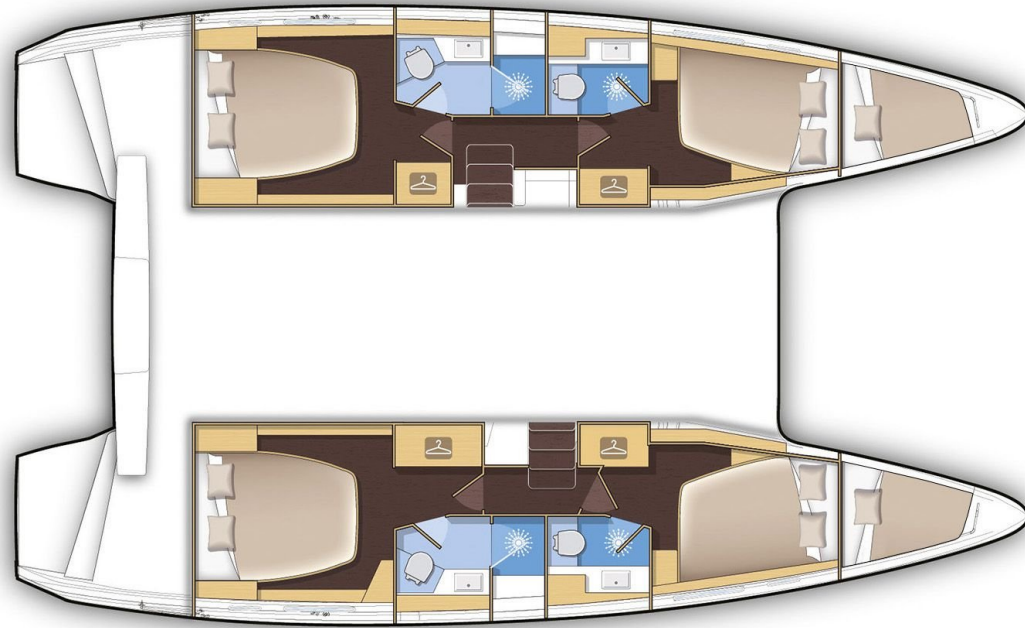

Lagoon **42**
Amici, Model 2020

Lagoon **42 / Amici**, Model 2020
12 guests / 4 +2 cabins / 4 +1 wc

This model from Lagoon has a style and personality all of its own. It retains the main features of the latest generation of Lagoons but with a few changes to achieve harmony between living space and the people on-board.

Lagoon **42**
Amici, Model 2020

Lagoon **42**
Amici, Model 2020

FULL INVENTORY / EQUIPMENT LIST

- Accommodation:** ✓ 1 Bow Cabin Head ✓ 2 Bow Single Bed Cabins ✓ 4 Double Bed Cabins
 ✓ 4 Heads ✓ 4 Showers ✓ Saloon Double Bed Convertible
- Bedding / Linen:** ✓ Blankets ✓ Hangers ✓ Linen & Bedding ✓ Pillows ✓ Pillow Cases ✓ Sheets
 ✓ Towels Bath ✓ Towels Face
- Comfort / Pleasure:** ✓ 220V Sockets ✓ Air Condition ✓ Air Heating ✓ Cockpit Cushions
 ✓ Cockpit Speakers ✓ Electric Toilets ✓ Fans in Cabins ✓ Fans in Saloon ✓ Fly Bridge Sunpads
 ✓ Generator ✓ Hot Water ✓ Music Player ✓ Saloon Speakers ✓ Snorkelling Sets
 ✓ Sockets 220V Cabins ✓ Sockets 220V Saloon ✓ Solar Panels ✓ Sunpads Bow
 ✓ USB Charging Ports ✓ Water Maker
- Deck:** ✓ Anchor ✓ Anchor Chain ✓ Anchor Windlass Control ✓ Anchor Windlass Handle
 ✓ Boat Hook ✓ Cockpit Shower ✓ Cockpit Table ✓ Deck Brush ✓ Diesel Canister
 ✓ Dinghy Oars & Locks ✓ Dinghy Pump ✓ Dinghy Repair Kit ✓ Electric Anchor Windlass
 ✓ Electric Winches ✓ Engine Oil Spare ✓ Fenders ✓ Flag Halyards ✓ Fuel funnel ✓ Gangway Inox
 ✓ Gas Bottles ✓ Mooring Ropes 25m ✓ Mooring Ropes 50m ✓ Outboard Motor
 ✓ Outboard Motor Jerry Can ✓ Padlocks ✓ Plastic Bucket ✓ Rigid Bottom Dinghy ✓ Ropes Spare
 ✓ Spare Anchor ✓ Spare Anchor Chain 10m ✓ Swimming Ladder ✓ Tanks Opener
 ✓ Water Hose & Adaptors ✓ Winch Handles
- Electricity:** ✓ Battery Charger ✓ Shore Power Cable ✓ Shore Power Cable & Adaptors
- Electronics:** ✓ Auto Pilot ✓ Depth Sounder ✓ GPS Plotter in Helm Station ✓ Speed Log ✓ VHF
 ✓ Wind System