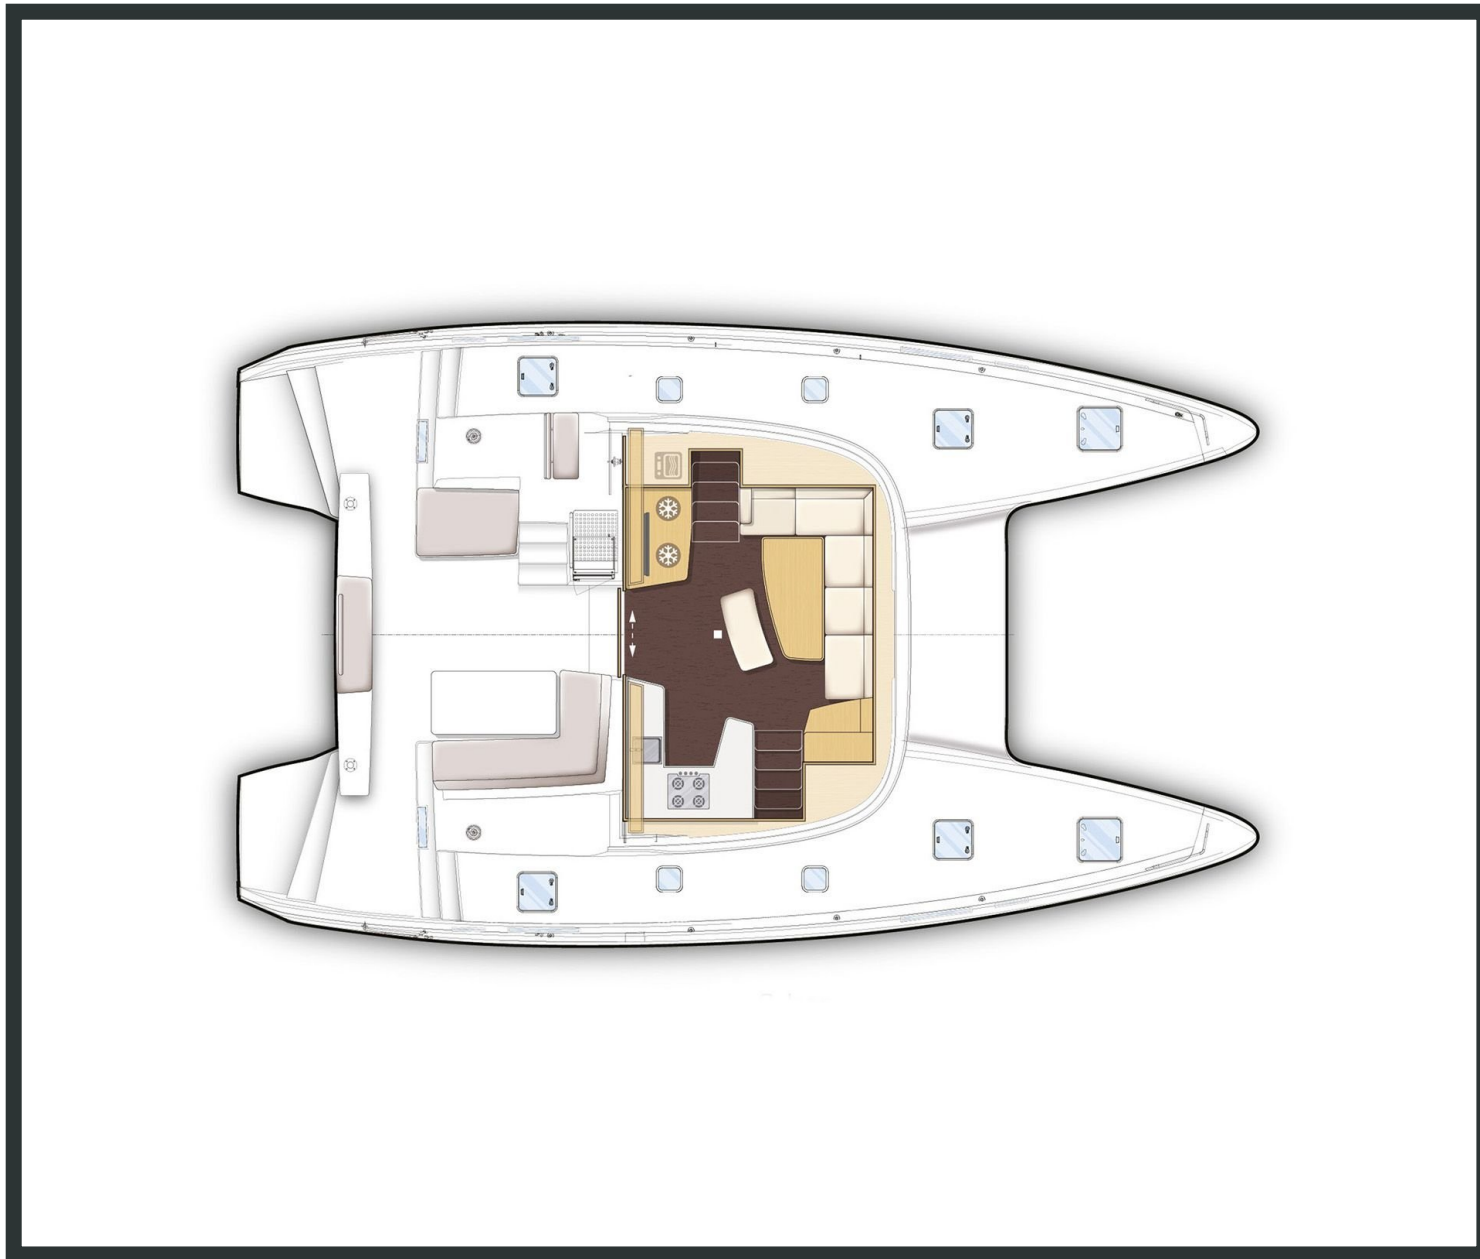

Lagoon **42**
Amici, Model 2020

Lagoon **42 / Amici**, Model 2020
12 guests / 4 +2 cabins / 4 +1 wc

This model from Lagoon has a style and personality all of its own. It retains the main features of the latest generation of Lagoons but with a few changes to achieve harmony between living space and the people on-board.

Lagoon **42**
Amici, Model 2020

Lagoon **42**
Amici, Model 2020

FULL INVENTORY / EQUIPMENT LIST

- Accommodation:** ✓ 1 Bow Cabin Head ✓ 2 Bow Single Bed Cabins ✓ 4 Double Bed Cabins
 ✓ 4 Heads ✓ 4 Showers ✓ Saloon Double Bed Convertible
- Bedding / Linen:** ✓ Blankets ✓ Hangers ✓ Linen & Bedding ✓ Pillows ✓ Pillow Cases ✓ Sheets
 ✓ Towels Bath ✓ Towels Face
- Comfort / Pleasure:** ✓ 220V Sockets ✓ Air Condition ✓ Air Heating ✓ Cockpit Cushions
 ✓ Cockpit Speakers ✓ Electric Toilets ✓ Fans in Cabins ✓ Fans in Saloon ✓ Fly Bridge Sunpads
 ✓ Generator ✓ Hot Water ✓ Music Player ✓ Saloon Speakers ✓ Snorkelling Sets
 ✓ Sockets 220V Cabins ✓ Sockets 220V Saloon ✓ Solar Panels ✓ Sunpads Bow
 ✓ USB Charging Ports ✓ Water Maker
- Deck:** ✓ Anchor ✓ Anchor Chain ✓ Anchor Windlass Control ✓ Anchor Windlass Handle
 ✓ Boat Hook ✓ Cockpit Shower ✓ Cockpit Table ✓ Deck Brush ✓ Diesel Canister
 ✓ Dinghy Oars & Locks ✓ Dinghy Pump ✓ Dinghy Repair Kit ✓ Electric Anchor Windlass
 ✓ Electric Winches ✓ Engine Oil Spare ✓ Fenders ✓ Flag Halyards ✓ Fuel funnel ✓ Gangway Inox
 ✓ Gas Bottles ✓ Mooring Ropes 25m ✓ Mooring Ropes 50m ✓ Outboard Motor
 ✓ Outboard Motor Jerry Can ✓ Padlocks ✓ Plastic Bucket ✓ Rigid Bottom Dinghy ✓ Ropes Spare
 ✓ Spare Anchor ✓ Spare Anchor Chain 10m ✓ Swimming Ladder ✓ Tanks Opener
 ✓ Water Hose & Adaptors ✓ Winch Handles
- Electricity:** ✓ Battery Charger ✓ Shore Power Cable ✓ Shore Power Cable & Adaptors
- Electronics:** ✓ Auto Pilot ✓ Depth Sounder ✓ GPS Plotter in Helm Station ✓ Speed Log ✓ VHF
 ✓ Wind System