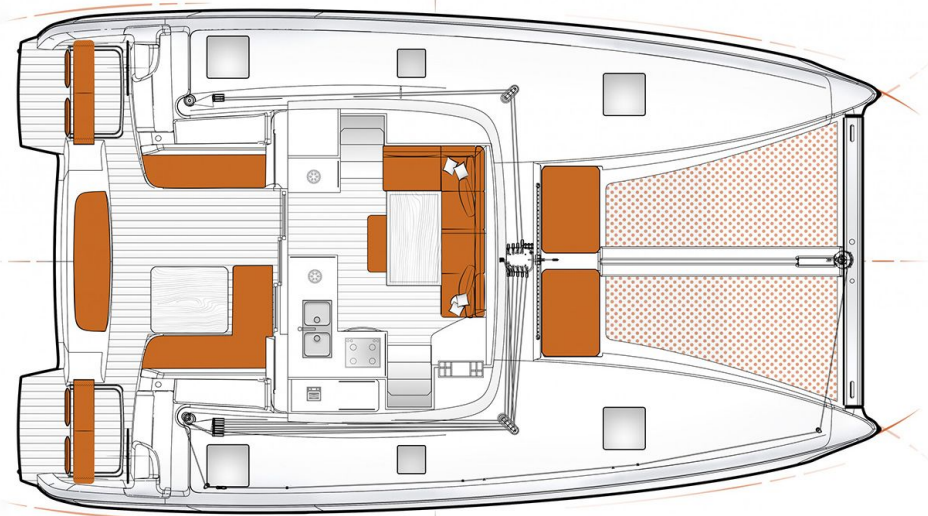

## Excess **11**

One Dance, Model 2025

Excess **11** / **One Dance**, Model 2025  
**12** guests / **4 +2** cabins / **2 +1** wc

---

The Excess 11 has an assertive and qualitative personality that breaks with the codes of traditional sailboats. Her design embodies this new philosophy, both modern and sporty.

---

 Solar Panels

---

From charter bases at: **PREVEZA**  
 Available as: **BAREBOAT / SKIPPED**

---

**SPECIFICATIONS:**

LOA (m)	<b>12.08</b>	Engines (hp)	<b>2X29</b>
Beam (m)	<b>6.59</b>	Fuel capacity (lt)	<b>400.0</b>
Draft (m)	<b>1.15</b>	Main sail type	<b>Full Batten</b>
Cabins	<b>6</b>	Genoa type	<b>Self tacking jib</b>
Berths	<b>12</b>	Main sail area (sq.m.)	<b>55</b>
Heads	<b>3</b>	Genoa sail area (sq.m.)	<b>22</b>

---

Excess **11**  
One Dance, Model 2025

Excess **11**  
One Dance, Model 2025