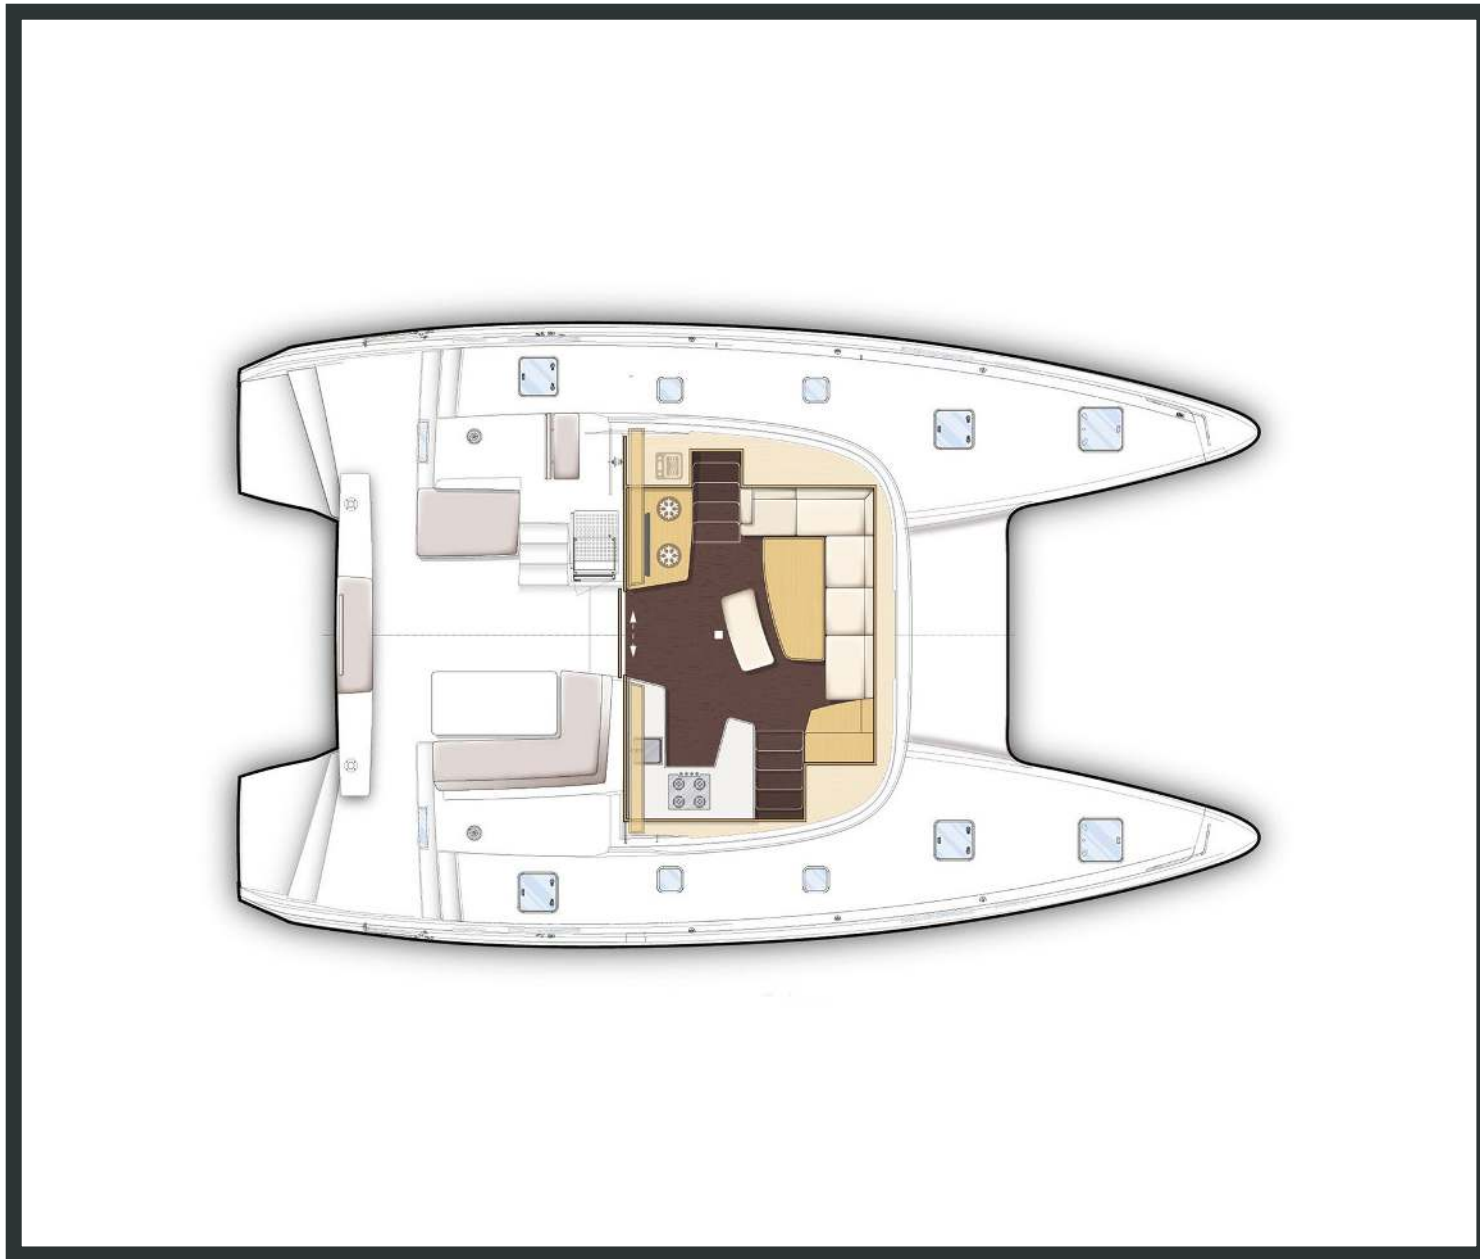

Lagoon **42**
Four Seasons, Model 2019

Lagoon **42**
Four Seasons, Model 2019

FULL INVENTORY / EQUIPMENT LIST

- Accommodation:** ✓ 1 Bow Cabin Head ✓ 2 Bow Single Bed Cabins ✓ 4 Double Bed Cabins
 ✓ 4 Heads ✓ 4 Showers ✓ Saloon Double Bed Convertible
- Bedding / Linen:** ✓ Blankets ✓ Hangers ✓ Linen & Bedding ✓ Pillows ✓ Pillow Cases ✓ Sheets
 ✓ Towels Bath ✓ Towels Face
- Comfort / Pleasure:** ✓ 12V Sockets ✓ 220V Sockets ✓ Air Condition ✓ Air Heating
 ✓ Cockpit Cushions ✓ Cockpit Speakers ✓ Deck Cushions ✓ Electric Toilets ✓ Fans in Cabins
 ✓ Fans in Saloon ✓ Fly Bridge Cushions ✓ Fly Bridge Sunpads ✓ Generator ✓ Hot Water
 ✓ Music Player ✓ Saloon Speakers ✓ Snorkelling Sets ✓ Sockets 220V Cabins
 ✓ Sockets 220V Saloon ✓ Solar Panels ✓ Sunpads Bow ✓ USB Charging Ports
 ✓ Usb Charging Ports Cabins ✓ Usb Charging Ports Cockpit ✓ Usb Charging Ports Saloon
- Deck:** ✓ Anchor ✓ Anchor Chain ✓ Anchor Windlass Control ✓ Anchor Windlass Handle
 ✓ Boat Hook ✓ Cockpit Shower ✓ Cockpit Table ✓ Deck Brush ✓ Diesel Canister ✓ Dinghy
 ✓ Dinghy Oars & Locks ✓ Dinghy Pump ✓ Dinghy Repair Kit ✓ Electric Anchor Windlass
 ✓ Electric Winches ✓ Engine Oil Spare ✓ Fenders ✓ Flag Halyards ✓ Fuel funnel ✓ Gangway Inox
 ✓ Gas Bottles ✓ Mooring Ropes 15m ✓ Mooring Ropes 25m ✓ Mooring Ropes 50m
 ✓ Outboard Motor ✓ Outboard Motor Jerry Can ✓ Padlocks ✓ Plastic Bucket
 ✓ Rigid Bottom Dinghy ✓ Ropes Spare ✓ Spare Anchor ✓ Spare Anchor Chain 10m
 ✓ Stern Fenders ✓ Swimming Ladder ✓ Tanks Opener ✓ Tenderlift ✓ Water Hose & Adaptors
 ✓ Winch Handles
- Electricity:** ✓ Battery Charger ✓ Inverter ✓ Shore Power Cable ✓ Shore Power Cable & Adaptors
- Electronics:** ✓ Auto Pilot ✓ Depth Sounder ✓ GPS Plotter in Helm Station ✓ Speed Log ✓ VHF
 ✓ Wind System