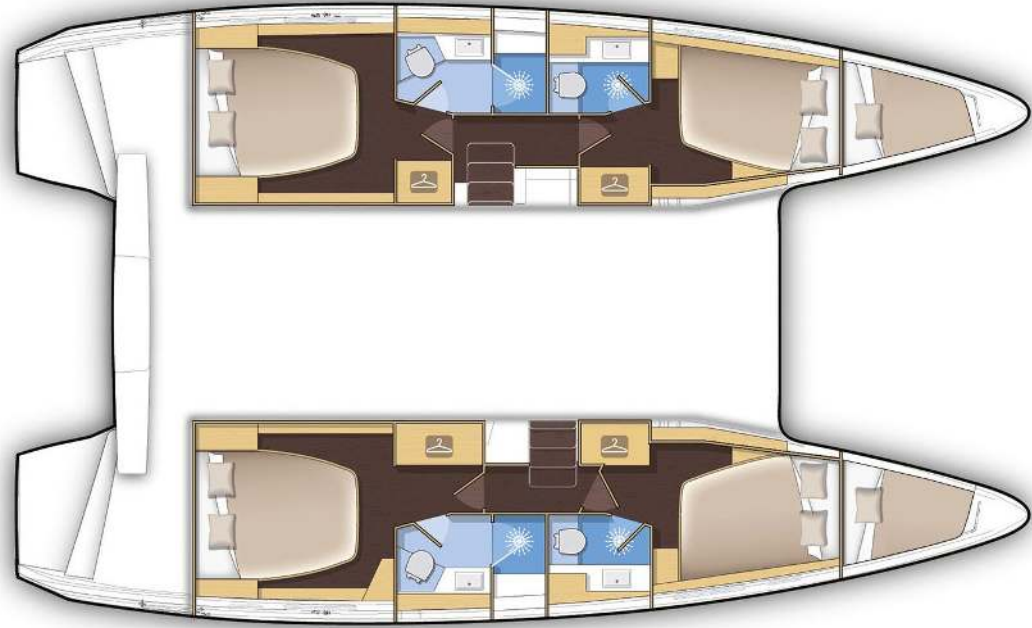

Lagoon **42**
Four Seasons, Model 2019

FULL INVENTORY / EQUIPMENT LIST

1. **Accommodation:** ✓ 1 Bow Cabin Head ✓ 2 Bow Single Bed Cabins ✓ 4 Double Bed Cabins
   ✓ 4 Heads ✓ 4 Showers ✓ Saloon Double Bed Convertible
2. **Bedding / Linen:** ✓ Blankets ✓ Hangers ✓ Linen & Bedding ✓ Pillows ✓ Pillow Cases ✓ Sheets
   ✓ Towels Bath ✓ Towels Face
3. **Comfort / Pleasure:** ✓ 12V Sockets ✓ 220V Sockets ✓ Air Condition ✓ Air Heating
   ✓ Cockpit Cushions ✓ Cockpit Speakers ✓ Deck Cushions ✓ Electric Toilets ✓ Fans in Cabins
   ✓ Fans in Saloon ✓ Fly Bridge Cushions ✓ Fly Bridge Sunpads ✓ Generator ✓ Hot Water
   ✓ Music Player ✓ Saloon Speakers ✓ Snorkelling Sets ✓ Sockets 220V Cabins
   ✓ Sockets 220V Saloon ✓ Solar Panels ✓ Sunpads Bow ✓ USB Charging Ports
   ✓ Usb Charging Ports Cabins ✓ Usb Charging Ports Cockpit ✓ Usb Charging Ports Saloon
4. **Deck:** ✓ Anchor ✓ Anchor Chain ✓ Anchor Windlass Control ✓ Anchor Windlass Handle
   ✓ Boat Hook ✓ Cockpit Shower ✓ Cockpit Table ✓ Deck Brush ✓ Diesel Canister ✓ Dinghy
   ✓ Dinghy Oars & Locks ✓ Dinghy Pump ✓ Dinghy Repair Kit ✓ Electric Anchor Windlass
   ✓ Electric Winches ✓ Engine Oil Spare ✓ Fenders ✓ Flag Halyards ✓ Fuel funnel ✓ Gangway Inox
   ✓ Gas Bottles ✓ Mooring Ropes 15m ✓ Mooring Ropes 25m ✓ Mooring Ropes 50m
   ✓ Outboard Motor ✓ Outboard Motor Jerry Can ✓ Padlocks ✓ Plastic Bucket
   ✓ Rigid Bottom Dinghy ✓ Ropes Spare ✓ Spare Anchor ✓ Spare Anchor Chain 10m
   ✓ Stern Fenders ✓ Swimming Ladder ✓ Tanks Opener ✓ Tenderlift ✓ Water Hose & Adaptors
   ✓ Winch Handles
5. **Electricity:** ✓ Battery Charger ✓ Inverter ✓ Shore Power Cable ✓ Shore Power Cable & Adaptors
6. **Electronics:** ✓ Auto Pilot ✓ Depth Sounder ✓ GPS Plotter in Helm Station ✓ Speed Log ✓ VHF
   ✓ Wind System