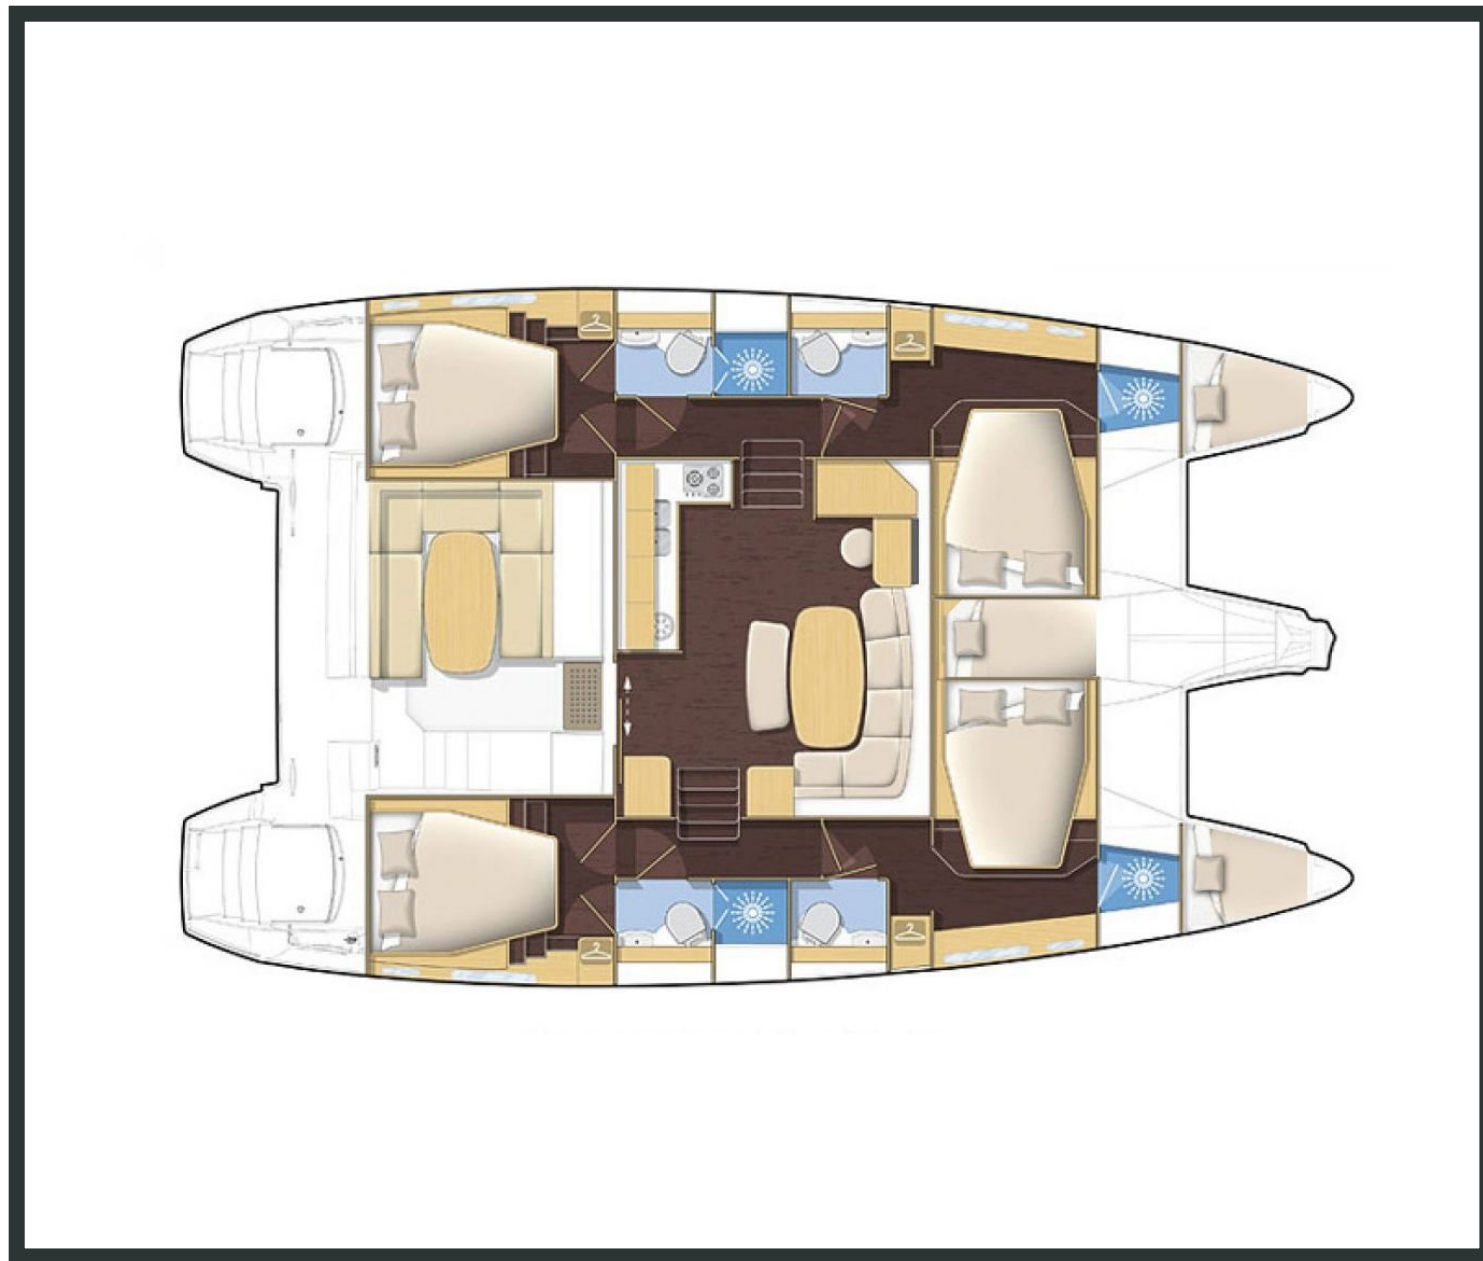

Lagoon **421**
Silverstar II, Model 2015

FULL INVENTORY / EQUIPMENT LIST

1. **Accommodation:** ✓ 1 Bow Cabin Head ✓ 2 Bow Single Bed Cabins ✓ 4 Double Bed Cabins
   ✓ 4 Heads ✓ 4 Showers ✓ Saloon Double Bed Convertible
2. **Bedding / Linen:** ✓ Blankets ✓ Hangers ✓ Linen & Bedding ✓ Pillows ✓ Pillow Cases ✓ Sheets
   ✓ Towels Bath ✓ Towels Face
3. **Comfort / Pleasure:** ✓ 220V Sockets ✓ Air Condition ✓ Air Heating ✓ Cockpit Cushions
   ✓ Cockpit Speakers ✓ Electric Toilets ✓ Fans in Cabins ✓ Fans in Saloon ✓ Generator
   ✓ Hot Water ✓ Music Player ✓ Saloon Speakers ✓ Snorkelling Sets ✓ Sockets 220V Cabins
   ✓ Sockets 220V Saloon ✓ Solar Panels ✓ Usb Charging Ports Cabins ✓ Usb Charging Ports Saloon
   ✓ Water Maker
4. **Deck:** ✓ Anchor ✓ Anchor Chain ✓ Anchor Windlass Control ✓ Anchor Windlass Handle
   ✓ Boat Hook ✓ Cockpit Shower ✓ Cockpit Table ✓ Deck Brush ✓ Diesel Canister ✓ Dinghy
   ✓ Dinghy Oars & Locks ✓ Dinghy Pump ✓ Dinghy Repair Kit ✓ Electric Anchor Windlass
   ✓ Electric Winches ✓ Engine Oil Spare ✓ Fenders ✓ Flag Halyards ✓ Fuel funnel ✓ Gangway Inox
   ✓ Gas Bottles ✓ Mooring Ropes 25m ✓ Mooring Ropes 50m ✓ Outboard Motor
   ✓ Outboard Motor Jerry Can ✓ Padlocks ✓ Plastic Bucket ✓ Rigid Bottom Dinghy ✓ Ropes Spare
   ✓ Spare Anchor ✓ Spare Anchor Chain 10m ✓ Swimming Ladder ✓ Tanks Opener
   ✓ Teak Cockpit Floor ✓ Water Hose & Adaptors ✓ Winch Handles
5. **Electricity:** ✓ Battery Charger ✓ Inverter ✓ Shore Power Cable ✓ Shore Power Cable & Adaptors
6. **Electronics:** ✓ Auto Pilot ✓ Depth Sounder ✓ GPS Plotter in Helm Station ✓ Speed Log ✓ VHF
   ✓ Wind System
7. **Galley:** ✓ Bottle Can Opener ✓ Bowls ✓ Bread Knife ✓ Casserole ✓ Cheese Grater
   ✓ Clothes Pegs ✓ Coffee Cups ✓ Coffee Pot Filter Press ✓ Cutting Boards ✓ Drinking Glasses
   ✓ Dust Pan & Brush ✓ Forks ✓ Frying Pans ✓ Gas Stove with Burners & Grill ✓ Kettle ✓ Ladle
   ✓ Lemon Squeezer ✓ Main Dish Plates ✓ Meat Knives ✓ Oven Gloves ✓ Placemats for Pots
   ✓ Plates Small ✓ Plates Soup ✓ Pyrex Oven dish ✓ Refrigerator ✓ Salad Bowls ✓ Saucepans
   ✓ Serving Knives ✓ Serving Plates ✓ Serving Tray ✓ Small Plates ✓ Soup Spoons
   ✓ Spagetti Strainer ✓ Spatula ✓ Tapper Ware ✓ Tea Spoons ✓ Tea Strainer ✓ Tongs
   ✓ Vegetable Knives ✓ Vegetable Peeler ✓ Water Jug ✓ Whisk ✓ Wine Glasses ✓ Wooden Spoons
8. **Miscellaneous:** ✓ Holding Tank(s)
9. **Navigation:** ✓ BatteryOperatedNavLightsSet ✓ Binoculars ✓ Divider ✓ Greek Waters Pilot
   ✓ Hand Bearing Compass ✓ Light House Book ✓ Navigation Ruller ✓ Pencil Set
   ✓ Sea Charts Area Set
10. **Safety:** ✓ Black Plastic Balls ✓ Black Plastic Cone ✓ Bosun's Chair ✓ Distress Flares Box
    ✓ Distress Mirror ✓ Emergency Tiller ✓ EPIRB ✓ Fire Extinguishers ✓ First Aid Kit
    ✓ Floating Light ✓ Foghorn ✓ Horseshoe Lifebuoy ✓ Life Jackets, Adults ✓ Life Jackets, Child
    ✓ Liferaft ✓ Radar Reflector ✓ Safety Harnesses with Belts ✓ Set of Flags, C.N.Q. ✓ Wire Cutter
    ✓ Wooden Blanks Set
11. **Sails / Covers:** ✓ Bimini Top ✓ Full Batten Main Sail ✓ Furling Genoa ✓ Lazy Bag with Lazy Jacks
    ✓ Sprayhood ✓ Stern Tent
12. **Spares / Tools:** ✓ Boat Manuals ✓ Engine(s) Spares Box ✓ HoldingTanks ✓ Sail Repair Kit
    ✓ Scissors ✓ Tools Box ✓ Torch Light

NEED ASSISTANCE? GET HELP

CHARTER ENQUIRY