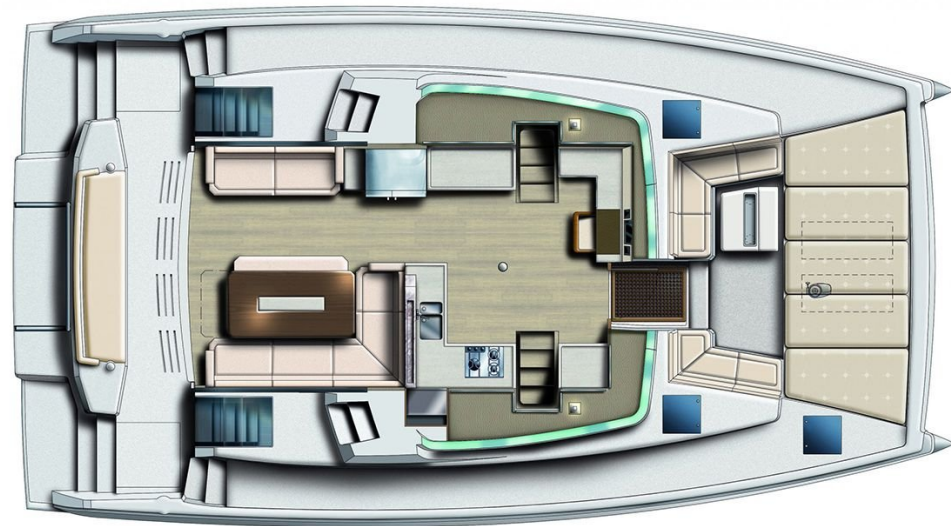

FULL INVENTORY / EQUIPMENT LIST

1. **Galley:** ✓ Bottle Can Opener ✓ Bowls ✓ Bread Knife ✓ Casserole ✓ Cheese Grater
   ✓ Clothes Pegs ✓ Coffee Cups ✓ Coffee Pot Filter Press ✓ Cutting Boards ✓ Drinking Glasses
   ✓ Dust Pan & Brush ✓ Forks ✓ Freezer ✓ Frying Pans ✓ Gas Stove with Burners & Grill ✓ Kettle
   ✓ Ladle ✓ Lemon Squeezer ✓ Main Dish Plates ✓ Meat Knives ✓ Oven Gloves
   ✓ Placemats for Pots ✓ Plates Small ✓ Plates Soup ✓ Pyrex Oven dish ✓ Refrigerator
   ✓ Salad Bowls ✓ Saucepans ✓ Serving Knives ✓ Serving Plates ✓ Serving Tray ✓ Small Plates
   ✓ Soup Spoons ✓ Spagetti Strainer ✓ Spatula ✓ Tapper Ware ✓ Tea Spoons ✓ Tea Strainer
   ✓ Tongs ✓ Vegetable Knives ✓ Vegetable Peeler ✓ Water Jug ✓ Whisk ✓ Wine Glasses
   ✓ Wooden Spoons
2. **Miscellaneous:** ✓ Holding Tank(s)
3. **Navigation:** ✓ BatteryOperatedNavLightsSet ✓ Binoculars ✓ Divider ✓ Greek Waters Pilot
   ✓ Hand Bearing Compass ✓ Light House Book ✓ Navigation Ruller ✓ Pencil Set
   ✓ Sea Charts Area Set
4. **Safety:** ✓ Black Plastic Balls ✓ Black Plastic Cone ✓ Bosun's Chair ✓ Distress Flares Box
   ✓ Distress Mirror ✓ Emergency Tiller ✓ EPIRB ✓ Fire Extinguishers ✓ First Aid Kit
   ✓ Floating Light ✓ Foghorn ✓ Horseshoe Lifebuoy ✓ Life Jackets, Adults ✓ Life Jackets, Child
   ✓ Liferaft ✓ Radar Reflector ✓ Safety Harnesses with Belts ✓ Set of Flags, C.N.Q. ✓ Wire Cutter
   ✓ Wooden Blanks Set
5. **Sails / Covers:** ✓ Bimini Top ✓ Full Batten Main Sail ✓ Lazy Bag with Lazy Jacks ✓ Self Tacking Jib
   ✓ Stern Tent
6. **Spares / Tools:** ✓ Boat Manuals ✓ Engine(s) Spares Box ✓ HoldingTanks ✓ Sail Repair Kit
   ✓ Scissors ✓ Tools Box ✓ Torch Light

NEED ASSISTANCE? GET HELP

CHARTER ENQUIRY

SPECIAL OFFERS

Bali **4.8**

About Time, Model 2021