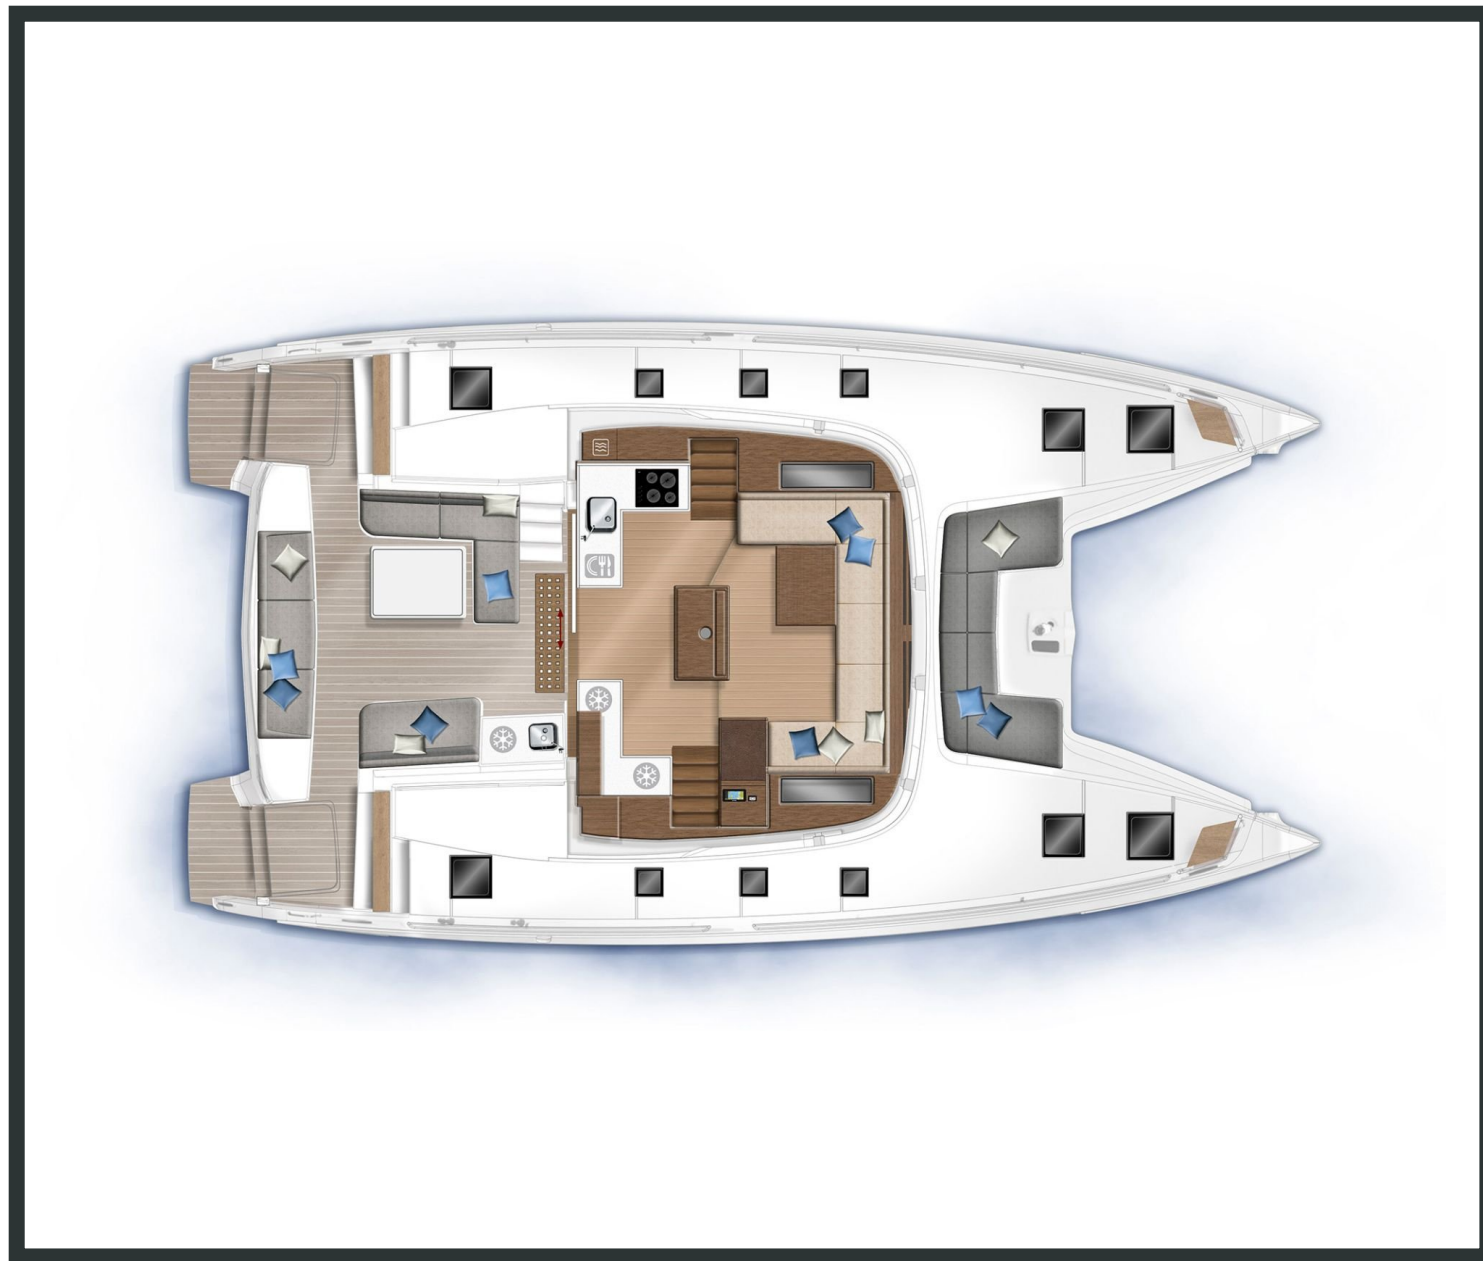

FULL INVENTORY / EQUIPMENT LIST

Galley: ✓ Bottle Can Opener ✓ Bowls ✓ Bread Knife ✓ Casserole ✓ Cheese Grater
✓ Clothes Pegs ✓ Coffee Cups ✓ Coffee Pot Filter Press ✓ Cutting Boards ✓ Drinking Glasses
✓ Dust Pan & Brush ✓ Forks ✓ Freezer ✓ Frying Pans ✓ Gas Stove with Burners & Grill ✓ Kettle
✓ Ladle ✓ Lemon Squeezer ✓ Main Dish Plates ✓ Meat Knives ✓ Microwave ✓ Oven Gloves
✓ Placemats for Pots ✓ Plates Small ✓ Plates Soup ✓ Pyrex Oven dish ✓ Refrigerator
✓ Salad Bowls ✓ Saucepans ✓ Serving Knives ✓ Serving Plates ✓ Serving Tray ✓ Small Plates
✓ Soup Spoons ✓ Spagetti Strainer ✓ Spatula ✓ Tapper Ware ✓ Tea Spoons ✓ Tea Strainer
✓ Tongs ✓ Vegetable Knives ✓ Vegetable Peeler ✓ Water Jug ✓ Whisk ✓ Wine Glasses
✓ Wooden Spoons

Miscellaneous: ✓ Holding Tank(s)

Navigation: ✓ BatteryOperatedNavLightsSet ✓ Binoculars ✓ Divider ✓ Greek Waters Pilot
✓ Hand Bearing Compass ✓ Light House Book ✓ Navigation Ruller ✓ Pencil Set
✓ Sea Charts Area Set

Safety: ✓ Black Plastic Balls ✓ Black Plastic Cone ✓ Bosun's Chair ✓ Distress Flares Box
✓ Distress Mirror ✓ Emergency Tiller ✓ EPIRB ✓ Fire Extinguishers ✓ First Aid Kit
✓ Floating Light ✓ Foghorn ✓ Horseshoe Lifebuoy ✓ Life Jackets, Adults ✓ Life Jackets, Child
✓ Liferaft ✓ Radar Reflector ✓ Safety Harnesses with Belts ✓ Set of Flags, C.N.Q. ✓ Wire Cutter
✓ Wooden Blanks Set

Sails / Covers: ✓ Bimini Top ✓ Full Batten Main Sail ✓ Lazy Bag with Lazy Jacks ✓ Self Tacking Jib
✓ Sprayhood ✓ Stern Tent

Spares / Tools: ✓ Boat Manuals ✓ Engine(s) Spares Box ✓ HoldingTanks ✓ Sail Repair Kit
✓ Scissors ✓ Tools Box ✓ Torch Light

NEED ASSISTANCE? GET HELP

CHARTER ENQUIRY

SPECIAL OFFERS