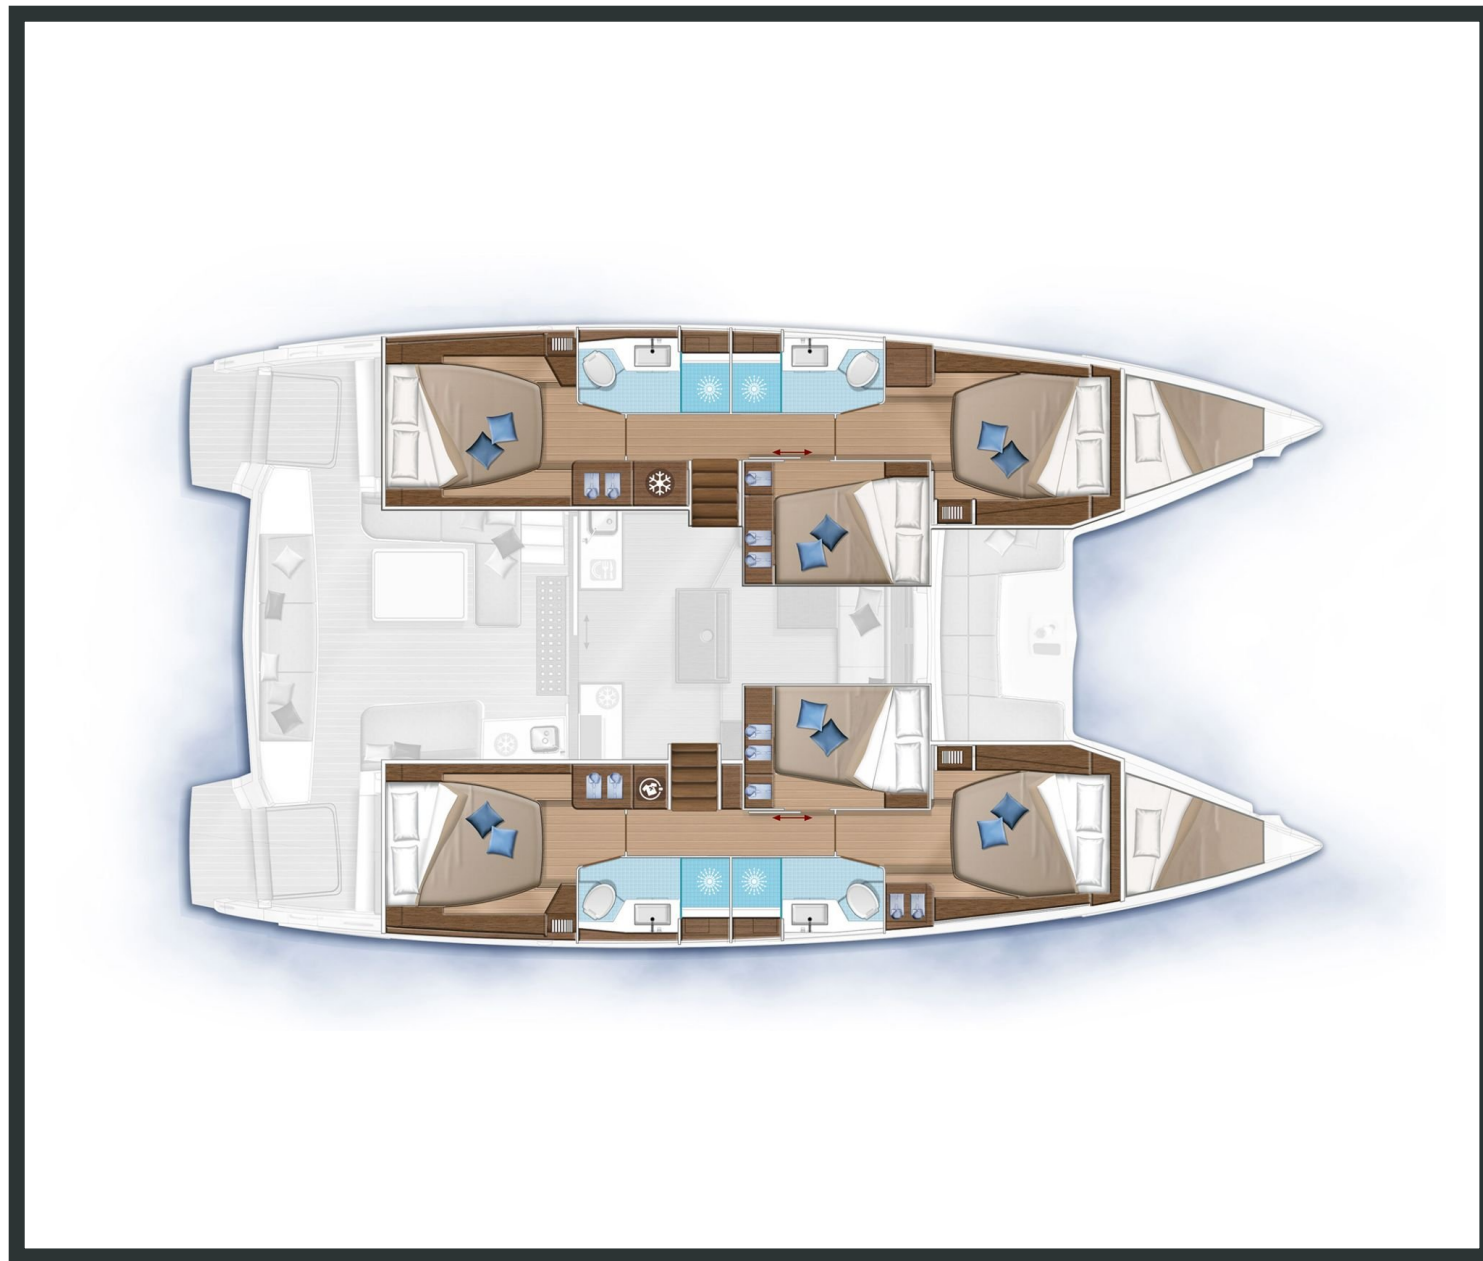

Lagoon **50**

Reina, Model 2022

Lagoon **50 / Reina**, Model 2022
12 guests / 6 +2 cabins / 4 +1 wc

The 50 has a flybridge with dual access and a helm station provide perfect visibility. A large open cockpit faces out to sea, large stern skirts enable easy access to the boat, and a large modular dining area with removable bench seats welcomes children and adults alike.

From charter bases at: **ATHENS**
 Available as: **BAREBOAT / SKIPPED / DAY TRIP**

SPECIFICATIONS:

LOA (m)	14.75	Main sail type	Full Batten
Beam (m)	8.1	Genoa type	Self tacking jib
Draft (m)	1.4	Main sail area (sq.m.)	92
Cabins	8	Genoa sail area (sq.m.)	60
Berths	12	Crusing speed (knots)	7
Heads	5	Max speed (knots)	0.0
Engines (hp)	2x 80	Main engines consumption (lt/h)	12
Fuel capacity (lt)	1040.0		

Lagoon **50**
Reina, Model 2022

Lagoon **50**
Reina, Model 2022

FULL INVENTORY / EQUIPMENT LIST

Accommodation: ✓ 1 Bow Cabin Head ✓ 2 Bow Single Bed Cabins ✓ 4 Heads ✓ 4 Showers
 ✓ 6 Double Bed Cabins

Bedding / Linen: ✓ Blankets ✓ Hangers ✓ Linen & Bedding ✓ Pillows ✓ Pillow Cases ✓ Sheets
 ✓ Towels Bath ✓ Towels Face

Comfort / Pleasure: ✓ 220V Sockets ✓ Air Condition ✓ Air Heating ✓ Cockpit Cushions
 ✓ Cockpit Fridge ✓ Cockpit Speakers ✓ Deck Cushions ✓ Deck Sunpads ✓ Electric Toilets
 ✓ Entertainment Audio System ✓ Fans in Cabins ✓ Fans in Saloon ✓ Fly Bridge
 ✓ Fly Bridge Cushions ✓ Fly Bridge Sunpads ✓ Generator ✓ Hot Water ✓ Saloon Speakers
 ✓ Snorkelling Sets ✓ Sockets 220V Cabins ✓ Sockets 220V Saloon ✓ Solar Panels
 ✓ Usb Charging Ports Cabins ✓ Usb Charging Ports Cockpit ✓ Usb Charging Ports Saloon
 ✓ Water Maker