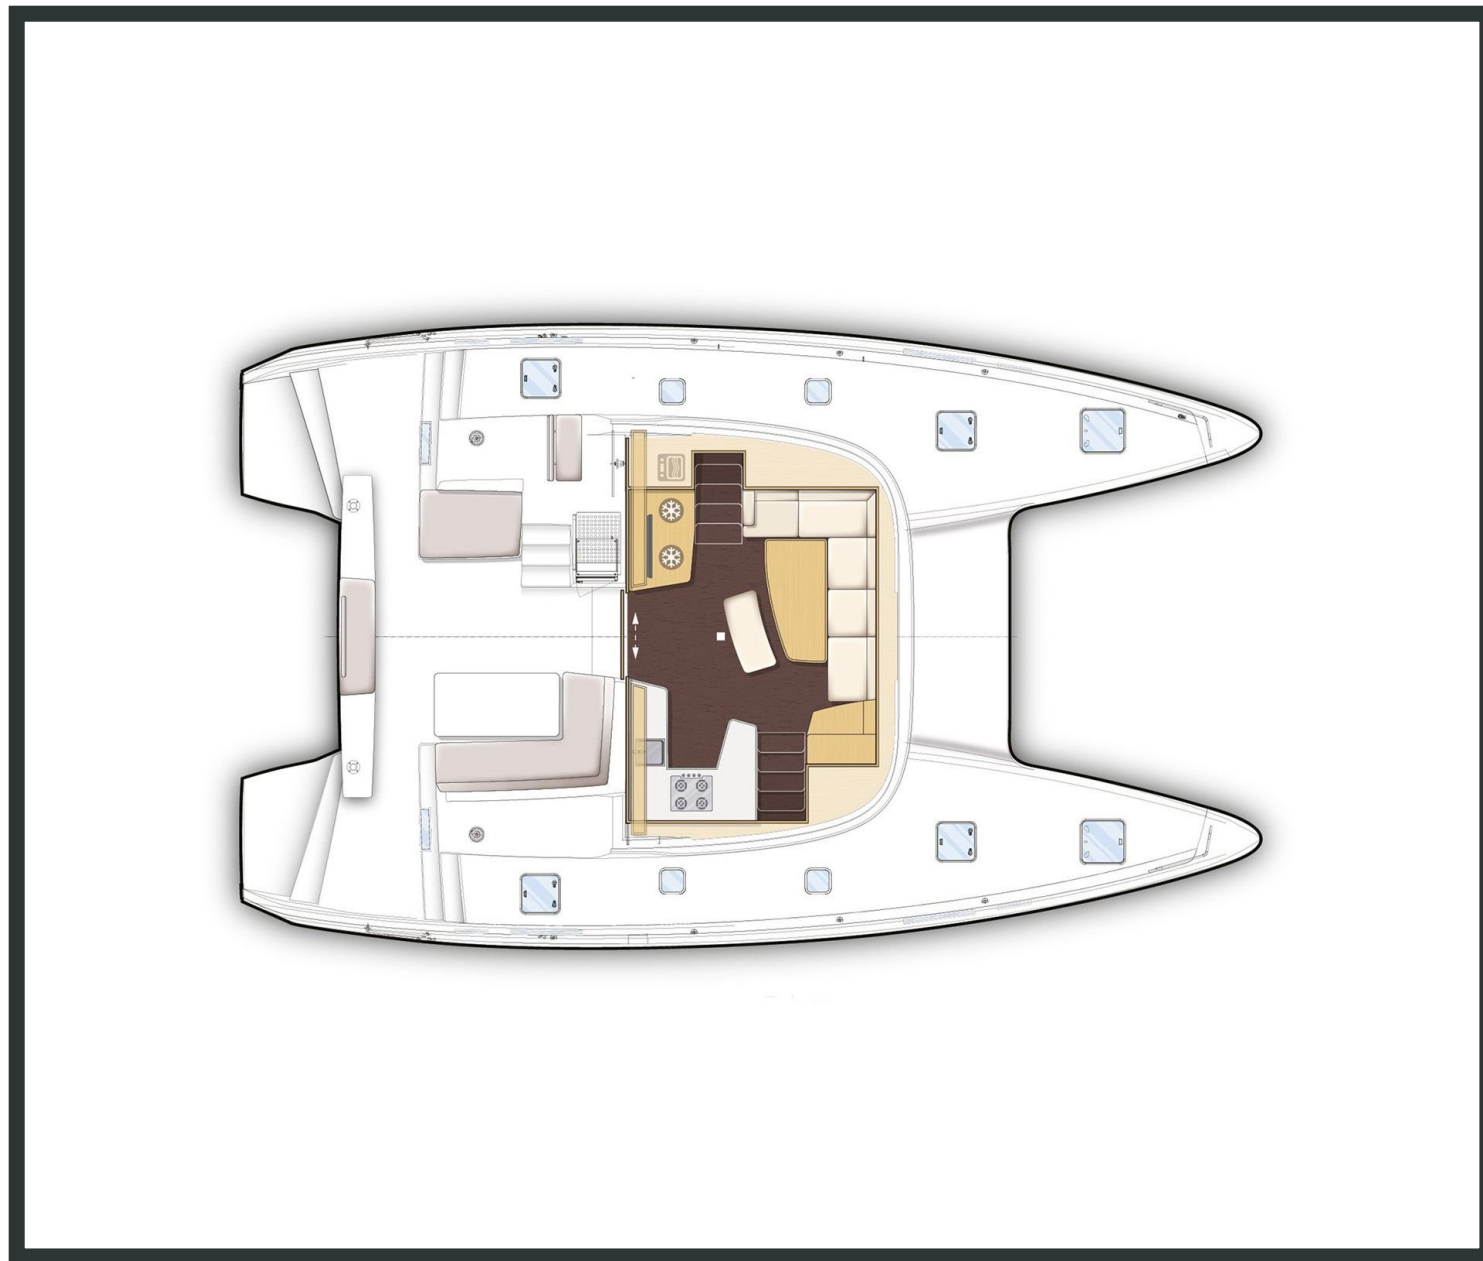

Lagoon **42**

Breeze, Model 2017

Lagoon **42 / Breeze**, Model 2017
12 guests / 4 +2 cabins / 4 +1 wc

This model from Lagoon has a style and personality all of its own. It retains the main features of the latest generation of Lagoons but with a few changes to achieve harmony between living space and the people on-board.

Lagoon **42**
Breeze, Model 2017

Lagoon **42**
Breeze, Model 2017

FULL INVENTORY / EQUIPMENT LIST

- Accommodation:** ✓ 1 Bow Cabin Head ✓ 2 Bow Single Bed Cabins ✓ 4 Double Bed Cabins
 ✓ 4 Heads ✓ 4 Showers ✓ Saloon Double Bed Convertible
- Bedding / Linen:** ✓ Blankets ✓ Hangers ✓ Linen & Bedding ✓ Pillows ✓ Pillow Cases ✓ Sheets
 ✓ Towels Bath ✓ Towels Face
- Comfort / Pleasure:** ✓ 220V Sockets ✓ Air Condition ✓ Air Heating ✓ Cockpit Cushions
 ✓ Cockpit Speakers ✓ Deck Cushions ✓ Electric Toilets ✓ Fans in Cabins ✓ Fans in Saloon
 ✓ Fly Bridge Sunpads ✓ Generator ✓ Hot Water ✓ Music Player ✓ Saloon Speakers
 ✓ Snorkelling Sets ✓ Sockets 220V Cabins ✓ Sockets 220V Saloon ✓ Solar Panels ✓ Sunpads Bow
 ✓ Usb Charging Ports Cabins ✓ Usb Charging Ports Saloon ✓ Water Maker
- Deck:** ✓ Anchor ✓ Anchor Chain ✓ Anchor Windlass Control ✓ Anchor Windlass Handle
 ✓ Boat Hook ✓ Cockpit Shower ✓ Cockpit Table ✓ Deck Brush ✓ Diesel Canister ✓ Dinghy
 ✓ Dinghy Oars & Locks ✓ Dinghy Pump ✓ Dinghy Repair Kit ✓ Electric Anchor Windlass
 ✓ Electric Winches ✓ Engine Oil Spare ✓ Fenders ✓ Flag Halyards ✓ Fuel funnel ✓ Gangway Inox
 ✓ Gas Bottles ✓ Mooring Ropes 25m ✓ Mooring Ropes 50m ✓ Outboard Motor
 ✓ Outboard Motor Jerry Can ✓ Padlocks ✓ Plastic Bucket ✓ Rigid Bottom Dinghy ✓ Ropes Spare
 ✓ Spare Anchor ✓ Spare Anchor Chain 10m ✓ Swimming Ladder ✓ Tanks Opener
 ✓ Teak Cockpit Floor ✓ Water Hose & Adaptors ✓ Winch Handles
- Electricity:** ✓ Battery Charger ✓ Shore Power Cable ✓ Shore Power Cable & Adaptors
- Electronics:** ✓ Auto Pilot ✓ Depth Sounder ✓ GPS Plotter in Helm Station ✓ Speed Log ✓ VHF
 ✓ Wind System