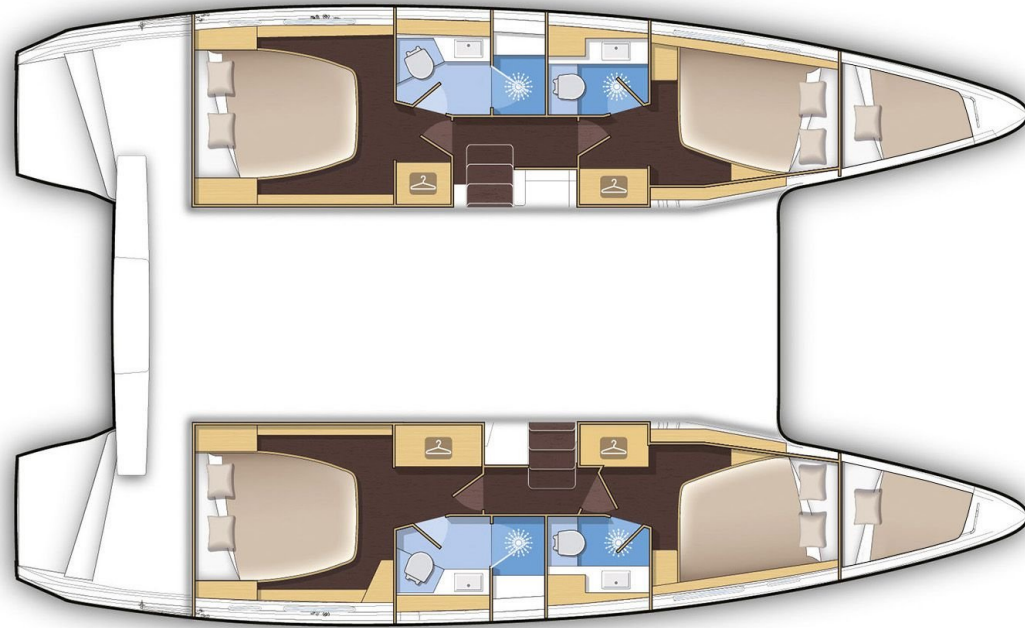

Lagoon **42**

Breeze, Model 2017

Lagoon **42 / Breeze**, Model 2017
12 guests / 4 +2 cabins / 4 +1 wc

This model from Lagoon has a style and personality all of its own. It retains the main features of the latest generation of Lagoons but with a few changes to achieve harmony between living space and the people on-board.

Lagoon **42**
Breeze, Model 2017

Lagoon **42**
Breeze, Model 2017

FULL INVENTORY / EQUIPMENT LIST

- Accommodation:** ✓ 1 Bow Cabin Head ✓ 2 Bow Single Bed Cabins ✓ 4 Double Bed Cabins
 ✓ 4 Heads ✓ 4 Showers ✓ Saloon Double Bed Convertible
- Bedding / Linen:** ✓ Blankets ✓ Hangers ✓ Linen & Bedding ✓ Pillows ✓ Pillow Cases ✓ Sheets
 ✓ Towels Bath ✓ Towels Face
- Comfort / Pleasure:** ✓ 220V Sockets ✓ Air Condition ✓ Air Heating ✓ Cockpit Cushions
 ✓ Cockpit Speakers ✓ Deck Cushions ✓ Electric Toilets ✓ Fans in Cabins ✓ Fans in Saloon
 ✓ Fly Bridge Sunpads ✓ Generator ✓ Hot Water ✓ Music Player ✓ Saloon Speakers
 ✓ Snorkelling Sets ✓ Sockets 220V Cabins ✓ Sockets 220V Saloon ✓ Solar Panels ✓ Sunpads Bow
 ✓ Usb Charging Ports Cabins ✓ Usb Charging Ports Saloon ✓ Water Maker
- Deck:** ✓ Anchor ✓ Anchor Chain ✓ Anchor Windlass Control ✓ Anchor Windlass Handle
 ✓ Boat Hook ✓ Cockpit Shower ✓ Cockpit Table ✓ Deck Brush ✓ Diesel Canister ✓ Dinghy
 ✓ Dinghy Oars & Locks ✓ Dinghy Pump ✓ Dinghy Repair Kit ✓ Electric Anchor Windlass
 ✓ Electric Winches ✓ Engine Oil Spare ✓ Fenders ✓ Flag Halyards ✓ Fuel funnel ✓ Gangway Inox
 ✓ Gas Bottles ✓ Mooring Ropes 25m ✓ Mooring Ropes 50m ✓ Outboard Motor
 ✓ Outboard Motor Jerry Can ✓ Padlocks ✓ Plastic Bucket ✓ Rigid Bottom Dinghy ✓ Ropes Spare
 ✓ Spare Anchor ✓ Spare Anchor Chain 10m ✓ Swimming Ladder ✓ Tanks Opener
 ✓ Teak Cockpit Floor ✓ Water Hose & Adaptors ✓ Winch Handles
- Electricity:** ✓ Battery Charger ✓ Shore Power Cable ✓ Shore Power Cable & Adaptors
- Electronics:** ✓ Auto Pilot ✓ Depth Sounder ✓ GPS Plotter in Helm Station ✓ Speed Log ✓ VHF
 ✓ Wind System