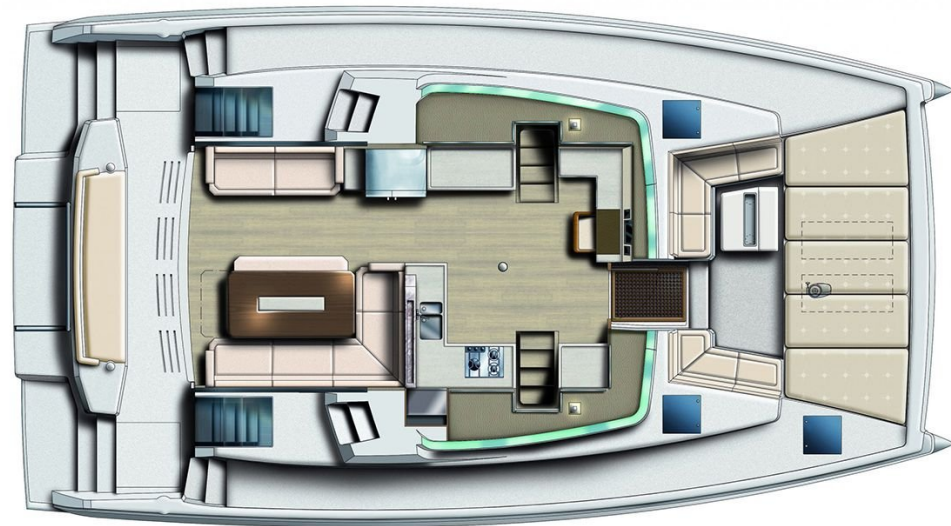

FULL INVENTORY / EQUIPMENT LIST

Galley: ✓ Bottle Can Opener ✓ Bowls ✓ Bread Knife ✓ Casserole ✓ Cheese Grater
✓ Clothes Pegs ✓ Coffee Cups ✓ Coffee Pot Filter Press ✓ Cutting Boards ✓ Drinking Glasses
✓ Dust Pan & Brush ✓ Forks ✓ Frying Pans ✓ Gas Stove with Burners & Grill ✓ Kettle ✓ Ladle
✓ Lemon Squeezer ✓ Main Dish Plates ✓ Meat Knives ✓ Oven Gloves ✓ Placemats for Pots
✓ Plates Small ✓ Plates Soup ✓ Pyrex Oven dish ✓ Refrigerator ✓ Salad Bowls ✓ Saucepans
✓ Serving Knives ✓ Serving Plates ✓ Serving Tray ✓ Small Plates ✓ Soup Spoons
✓ Spagetti Strainer ✓ Spatula ✓ Tapper Ware ✓ Tea Spoons ✓ Tea Strainer ✓ Tongs
✓ Vegetable Knives ✓ Vegetable Peeler ✓ Water Jug ✓ Whisk ✓ Wine Glasses ✓ Wooden Spoons

Miscellaneous: ✓ Holding Tank(s)

Navigation: ✓ BatteryOperatedNavLightsSet ✓ Binoculars ✓ Divider ✓ Greek Waters Pilot
✓ Hand Bearing Compass ✓ Light House Book ✓ Navigation Ruller ✓ Pencil Set
✓ Sea Charts Area Set

Safety: ✓ Black Plastic Balls ✓ Black Plastic Cone ✓ Bosun's Chair ✓ Distress Flares Box
✓ Distress Mirror ✓ Emergency Tiller ✓ EPIRB ✓ Fire Extinguishers ✓ First Aid Kit
✓ Floating Light ✓ Foghorn ✓ Horseshoe Lifebuoy ✓ Life Jackets, Adults ✓ Life Jackets, Child
✓ Liferaft ✓ Radar Reflector ✓ Safety Harnesses with Belts ✓ Set of Flags, C.N.Q. ✓ Wire Cutter
✓ Wooden Blanks Set

Sails / Covers: ✓ Bimini Top ✓ Full Batten Main Sail ✓ Self Tacking Jib

Spares / Tools: ✓ Boat Manuals ✓ Engine(s) Spares Box ✓ HoldingTanks ✓ Sail Repair Kit
✓ Scissors ✓ Tools Box ✓ Torch Light

NEED ASSISTANCE? GET HELP

CHARTER ENQUIRY

SPECIAL OFFERS