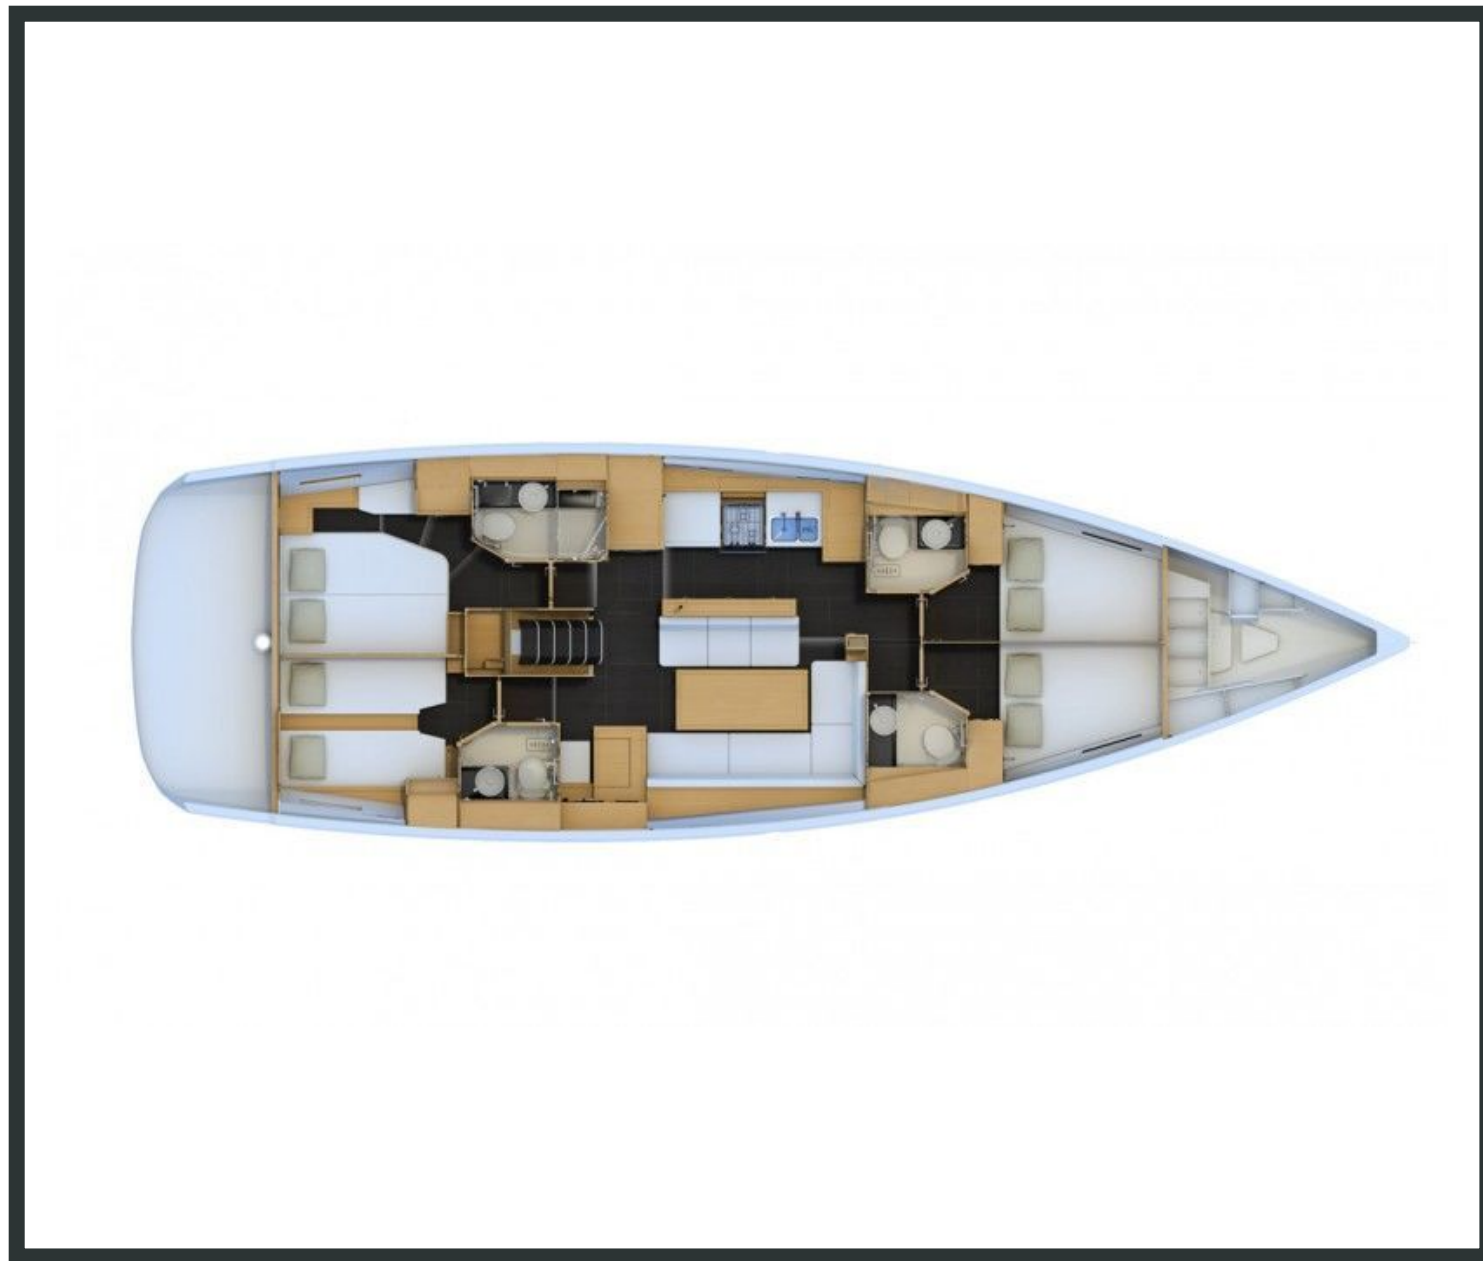

Jeanneau **54**

Scorpius, Model 2016

Jeanneau **54 / Scorpius**, Model 2016
10 guests / 4 +1 cabins / 4 +1 wc

The Jeanneau 54 is both stylish and practical. A true sailor's boat, she is the epitome of superior performance and excellent value for money.

Air Condition

Bow Thruster

Generator

Solar Panels

Hydraulic Gangway

From charter bases at: **KOS / RHODES**
 Available as: **BAREBOAT / SKIPPED / DAY TRIP**

SPECIFICATIONS:

LOA (m) **16.16**
 Beam (m) **4.92**
 Draft (m) **2.24**
 Cabins **5**
 Berths **10**
 Heads **5**
 Engines (hp) **110**
 Fuel capacity (lt) **240.0**

Jeanneau **54**
Scorpius, Model 2016

Jeanneau **54**
Scorpius, Model 2016

FULL INVENTORY / EQUIPMENT LIST

Accommodation: ✓ 1 Bow Cabin Head ✓ 1 Bow Single Bed Cabin ✓ 4 Double Bed Cabins ✓ 4 Heads
 ✓ 4 Showers ✓ Saloon Double Bed Convertible