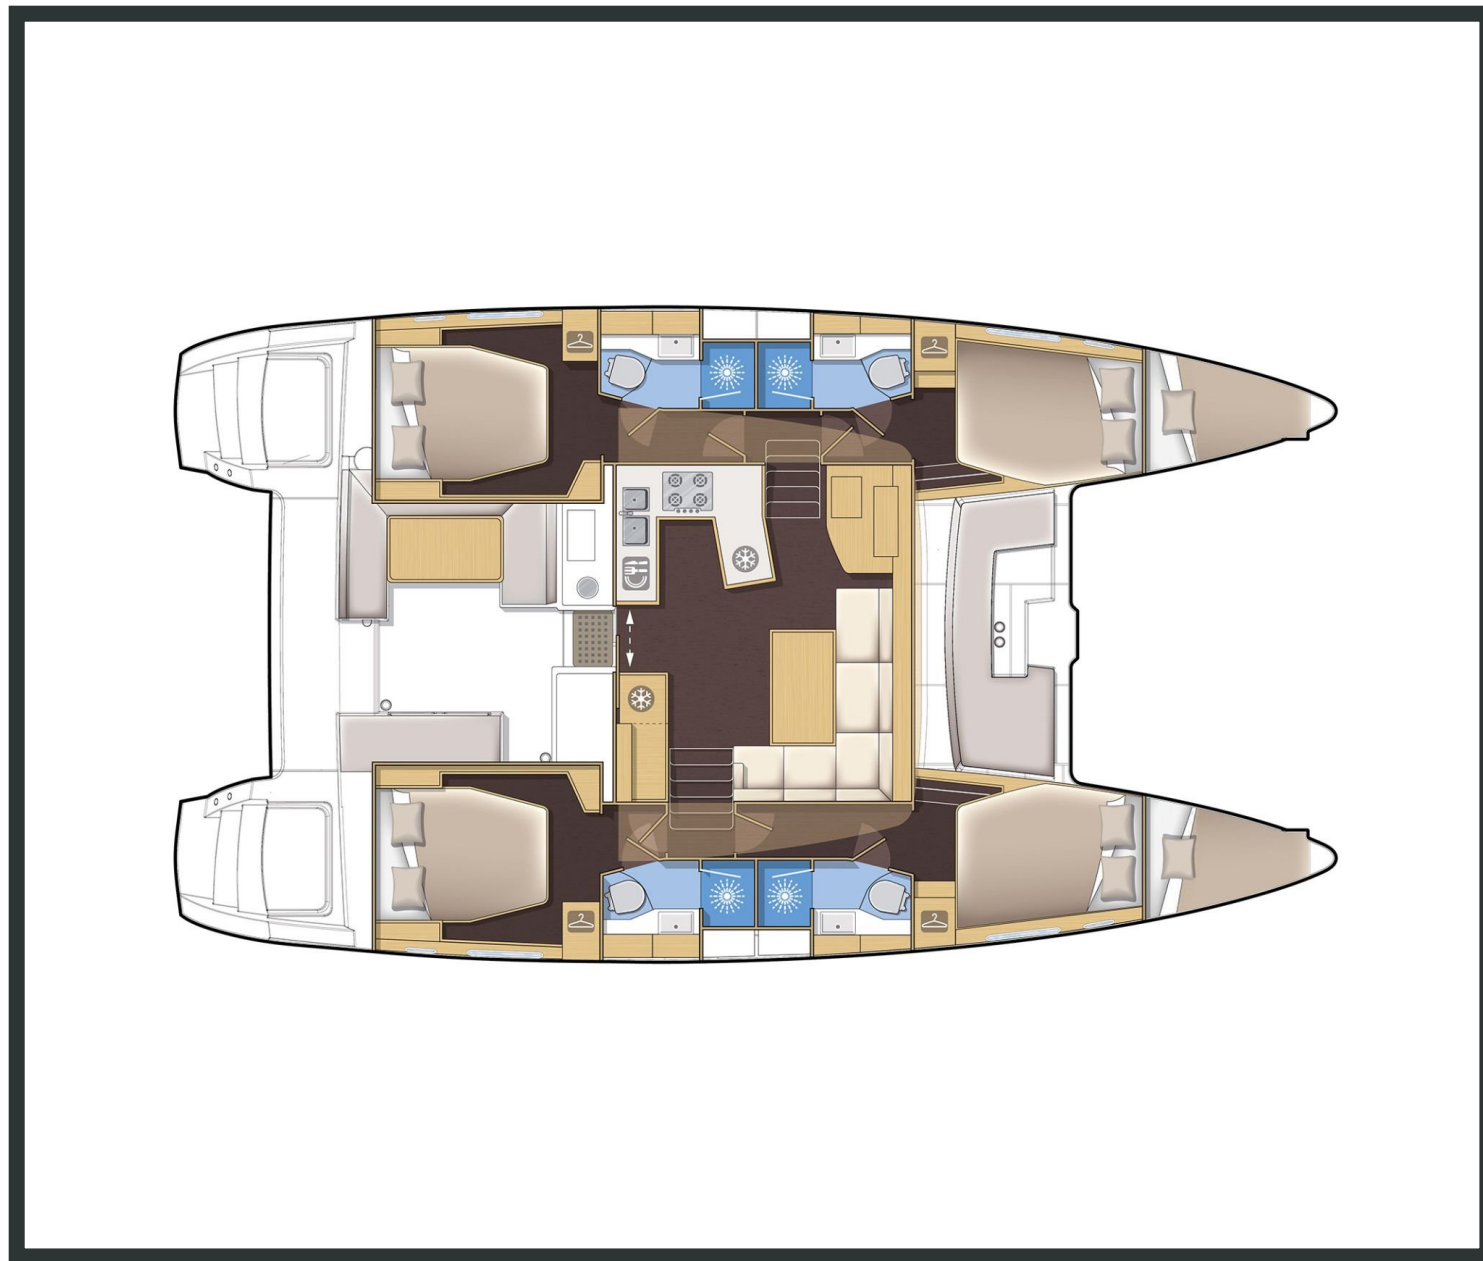

Lagoon **450f**

Thoe, Model 2015

Lagoon **450f / Thoe**, Model 2015
12 guests / 4 +2 cabins / 4 +1 wc

Saloon on the Lagoon 450F flows easily into the cockpit, and all the space is bright and open so you hardly notice whether you are inside or outside. You can put your holiday on the complete new level by choosing this boat to explore and enjoy a unique sailing experience.

From charter bases at: **KOS / RHODES**
 Available as: **BAREBOAT / SKIPPED / DAY TRIP**

SPECIFICATIONS:

LOA (m)	13.96	Main sail type	Batten
Beam (m)	7.87	Genoa type	Furling
Draft (m)	1.3	Main sail area (sq.m.)	81
Cabins	6	Genoa sail area (sq.m.)	49
Berths	12	Crusing speed (knots)	7
Heads	5	Max speed (knots)	0.0
Engines (hp)	2x 57	Main engines consumption (lt/h)	9
Fuel capacity (lt)	1000.0		

Lagoon **450f**
Thoe, Model 2015

Lagoon **450f**
Thoe, Model 2015

FULL INVENTORY / EQUIPMENT LIST

Accommodation: ✓ 1 Bow Cabin Head ✓ 1 Bow Single Bed Cabin ✓ 2 Bow Single Bed Cabins
 ✓ 4 Double Bed Cabins ✓ 4 Heads ✓ 4 Showers ✓ Saloon Double Bed Convertible